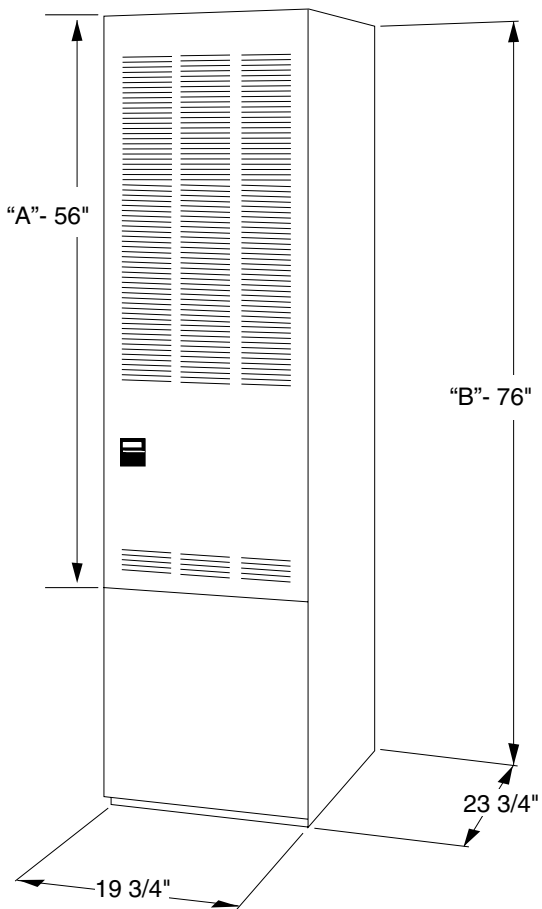

DIMENSIONS

"A" Model without Coil Cabinet

"B" Model with Coil Cabinet

CLEARANCES

ALL MODELS	CLOSET	ALCOVE
Front	6"	18"
Back	0"	0"
Sides	0"	0"
Roof Jack	0"	0"
Top	6"	6"
Top and Sides of Duct	0"	0"
Bottom of Duct		
B Cabinet	0"	0"
A Cabinet (w/coil box)	0"	0"
A Cabinet (w/o coil box)	1/4"	1/4"

BLOWER PERFORMANCE

Model No.	HP/wheel	Speed	ESP (" WC)	CFM WITHOUT COIL				CFM WITH COIL			
				Low	Med-Lo	Med-Hi	High	Low	Med-Lo	Med-Hi	High
M5SB 066 M5SB 086	1/4 HP 10 x 8	3	0.1		740	950	1210		730	930	1140
			0.2		730	940	1190		720	920	1110
			0.3		700	920	1140		690	880	1050
			0.4		670	880	1090		660	840	990
			0.5		640	840	1030		620	790	930
			0.6		610	780	970		580	740	870
M5SC 066 M5SC 086	1/2 HP 11 x 8	4	0.5	810	960	1120	1280	800	940	1070	1160
			0.6	760	920	1080	1220	750	890	1010	1090