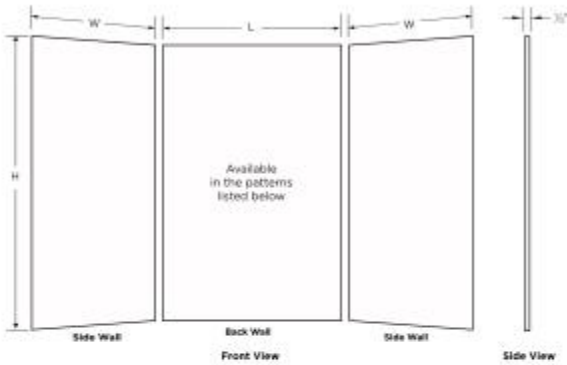

TSMK72-3462 34 x 62 x 72 Swanstone® Traditional Subway Tile Glue

Model number:

TSMK723462.018

Dimensions: 62" x 34" x 72"

Installation: Glue up

Material: Swanstone®

BUILDER SPECIFICATION DRAWING

3 Piece Wall Kit