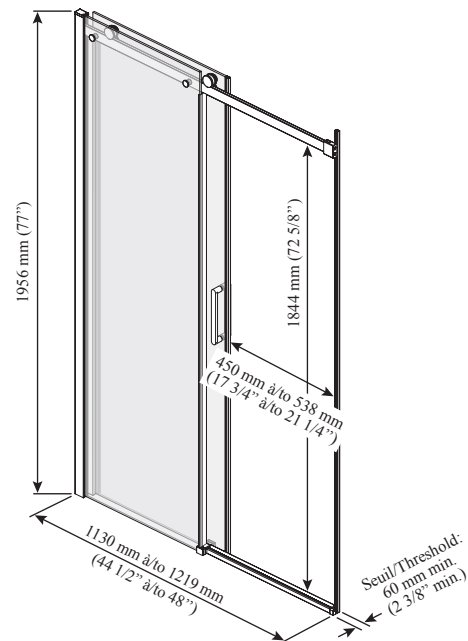

WARRANTY

Kalia Inc. guarantees all aspects of its products to be free of defects in material and workmanship for normal residential use. **Refer to the warranty included with the Kalia products for details.**

*DR1735-110-000;
Right opening shown*