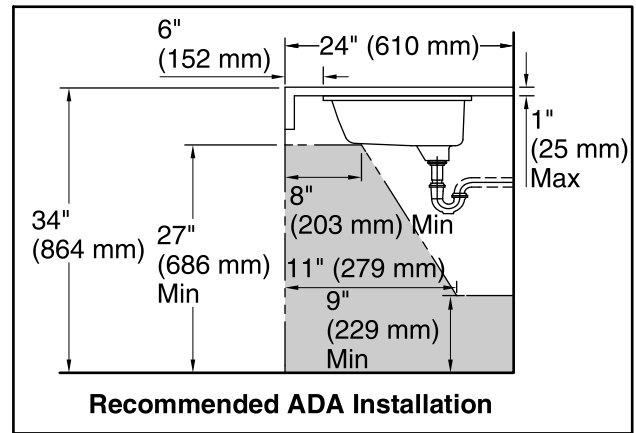

Features

- Vitreous china.
- Under-mount
- Without overflow.
- Glazed underside.
- 20-7/8" (530 mm) x 14-3/8" (365 mm)

Recommended Accessories

K-8998 P-Trap

Components

Additional included component/s: 1193643 Basin Clamps.

Color	Code	Description
	0	White
	96	Biscuit
	47	Almond
	NY	Dune
	7	Black Black™

Technical Information

All product dimensions are nominal.

Installation:	Under-mount
Bowl area	Length: 18-3/8" (467 mm) Width: 11-5/8" (295 mm) Water depth: 4-5/8" (117 mm)
Drain hole:	1-3/4" (44 mm)
Template:	1053195-7, required, not included

Notes

Install this product according to the installation instructions.

The product diagram is based on the K-8998 adjustable P-trap with 1" (25 mm) of tailpiece exposed.

NOTICE: Countertop manufacturer or cutter must use the current product template available at www.kohler.com, or by calling 1-800-4KOHLER. Kohler Co. is not responsible for cutout errors when the incorrect cutout template is used.