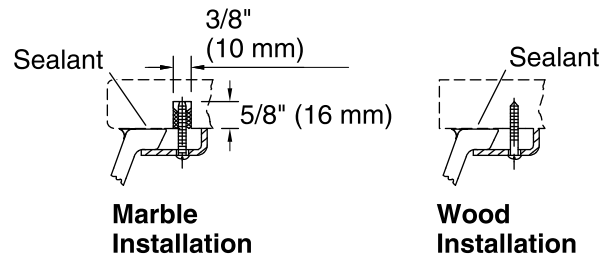

Features

- Vitreous china.
- Under-mount
- Without overflow.
- Glazed underside.
- 20-7/8" (530 mm) x 14-3/8" (365 mm)

Recommended Accessories

K-8998 P-Trap

Components

Additional included component/s: 1193643 Basin Clamps.

Color	Code	Description
	0	White
	96	Biscuit
	47	Almond
	NY	Dune
	7	Black Black™

Technical Information

All product dimensions are nominal.

Installation:	Under-mount
Bowl area	Length: 18-3/8" (467 mm) Width: 11-5/8" (295 mm) Water depth: 4-5/8" (117 mm)
Drain hole:	1-3/4" (44 mm)
Template:	1053195-7, required, not included