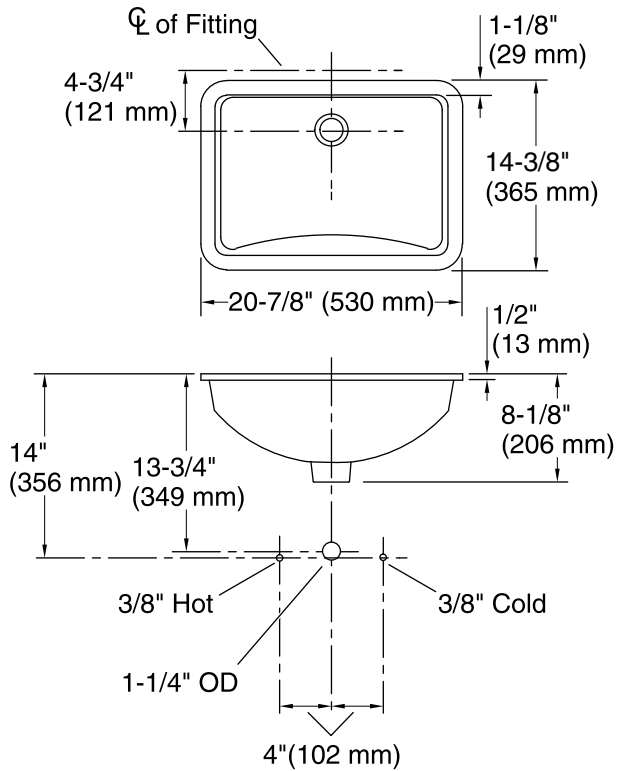

Features

- Vitreous china.
- Under-mount
- Without overflow.
- Glazed underside.
- 20-7/8" (530 mm) x 14-3/8" (365 mm)

Recommended Accessories

K-8998 P-Trap

Components

Additional included component/s: 1193643 Basin Clamps.

Color	Code	Description
	0	White
	96	Biscuit
	47	Almond
	NY	Dune
	7	Black Black™

Technical Information

All product dimensions are nominal.

Installation:	Under-mount
Bowl area	Length: 18-3/8" (467 mm) Width: 11-5/8" (295 mm) Water depth: 4-5/8" (117 mm)
Drain hole:	1-3/4" (44 mm)
Template:	1053195-7, required, not included

Notes

Install this product according to the installation instructions.

The product diagram is based on the K-8998 adjustable P-trap with 1" (25 mm) of tailpiece exposed.

NOTICE: Countertop manufacturer or cutter must use the current product template available at www.kohler.com, or by calling 1-800-4KOHLER. Kohler Co. is not responsible for cutout errors when the incorrect cutout template is used.