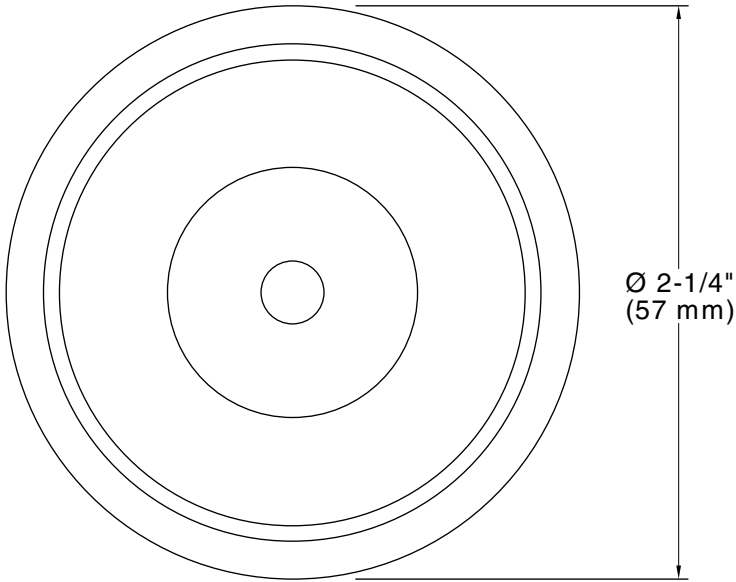

Features

- For use with the K-8524 and K-9069 slidebars
- Coordinates with Forte and Bancroft faucets and accessories

Material

- KOHLER® finishes resist corrosion and tarnishing
- Durable metal construction

Technical Information

All product dimensions are nominal.

Notes

Install this product according to the installation guide.