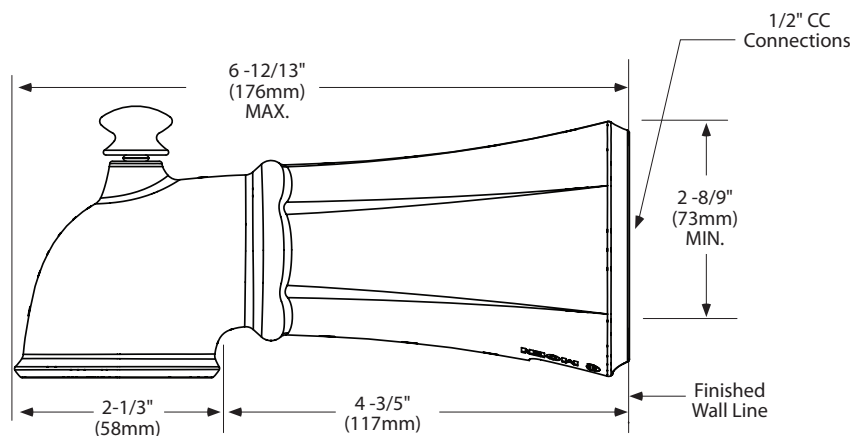

Buy it for looks. Buy it for life.®

Specifications

DESCRIPTION

- Metal construction with Chrome, LifeShine® Brushed Nickel, or Oil Rubbed Bronze finish
- Designed to be installed on a slip fit-CC connection

VESTIGE® 7" Diverter Tub Spout

<u>MODEL</u>	<u>FINISH</u>
125753	Chrome
125753BN	Brushed Nickel
125753RB	Oil Rubbed Bronze

CRITICAL DIMENSIONS

(DO NOT SCALE)

FOR MORE INFORMATION CALL: 1-800-BUY-MOEN

www.moen.com