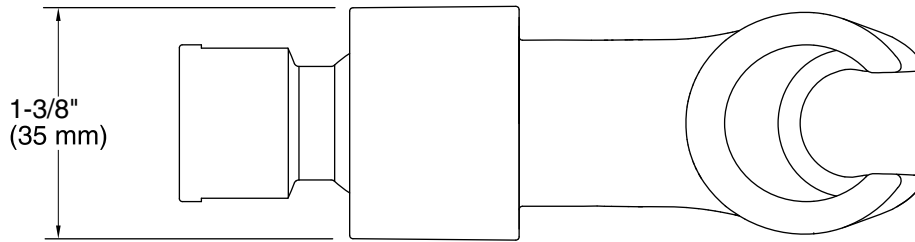

Technical Information

All product dimensions are nominal.

Notes

Install this product according to the installation guide.