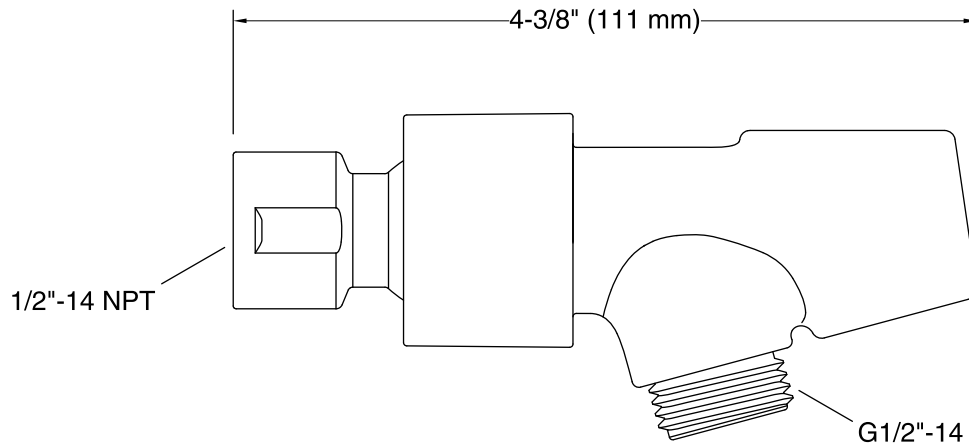

### Features

- Easily mounts on the end of your showerarm.
- Brass ball joint pivots to angle handshower.
- Fits most standard handshower hoses and handshowers.

## Technical Information

All product dimensions are nominal.