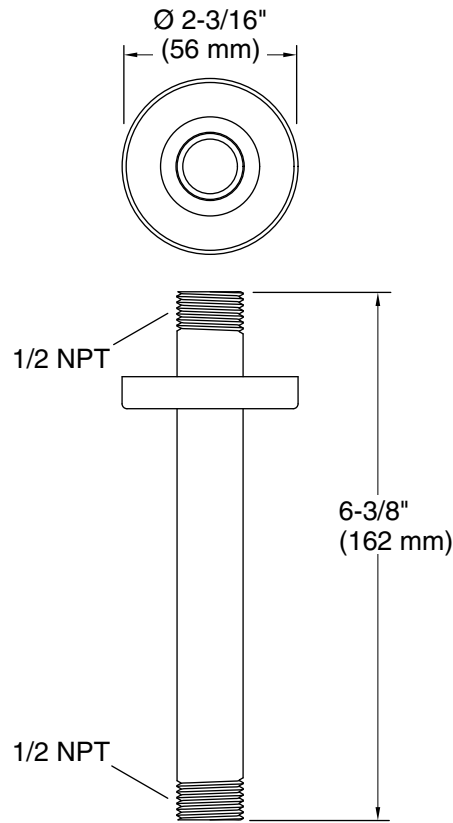

Technical Information

All product dimensions are nominal.