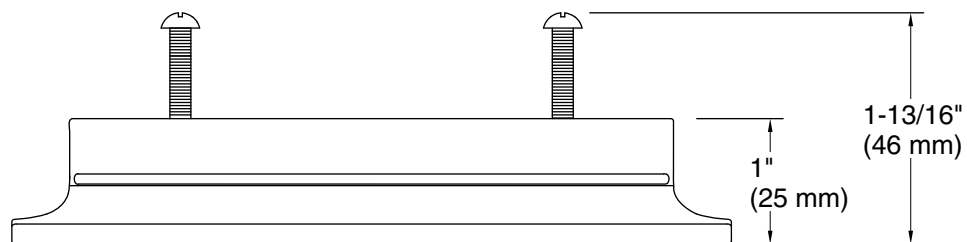

Installation

- Installation hardware and template included.

Recommended Products/Accessories

K-33543-ASB 24" bathroom vanity set
K-33544-ASB 30" bathroom vanity set
K-33545-ASB 36" bathroom vanity set
K-33546-ASB 48" bathroom vanity set
K-33547-ASB 60" bathroom vanity set
K-33548-ASB 70" x 24" linen tower
K-33549-ASB 28" x 24" wall cabinet

Technical Information

All product dimensions are nominal.

Material: Zinc