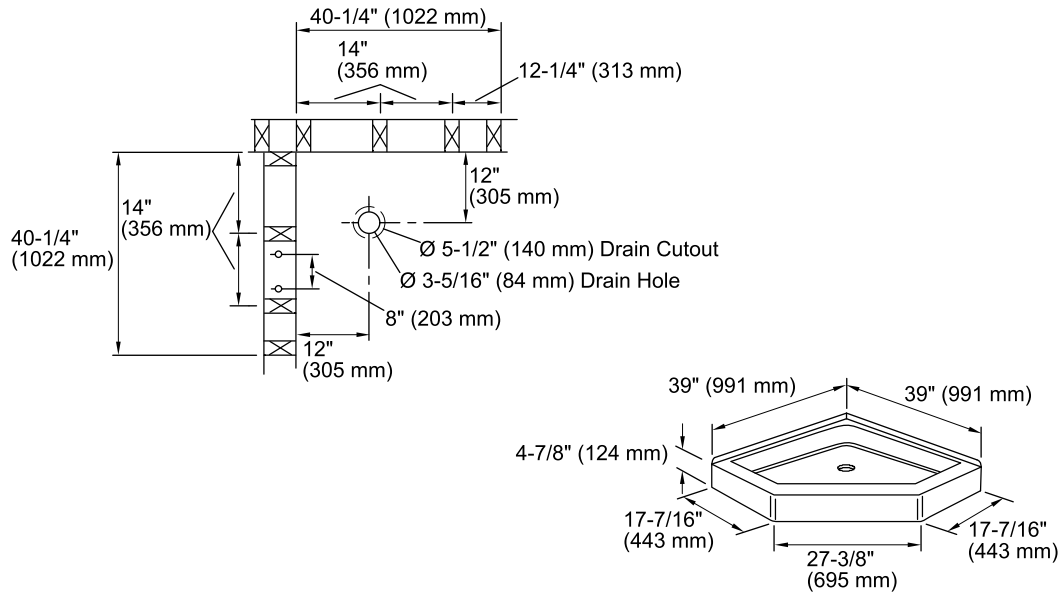

#### Features

- Durable high gloss finish.
- 39" (991 mm) x 39" (991 mm) x 4-7/8" (124 mm) base finished dimensions.

#### Available Color/Finishes

*Color tiles intended for reference only.*

Color	Code	Description
	0	White
	96	Biscuit

**Technical Information**

All product dimensions are nominal.

Installation: Corner

Drain location: Center