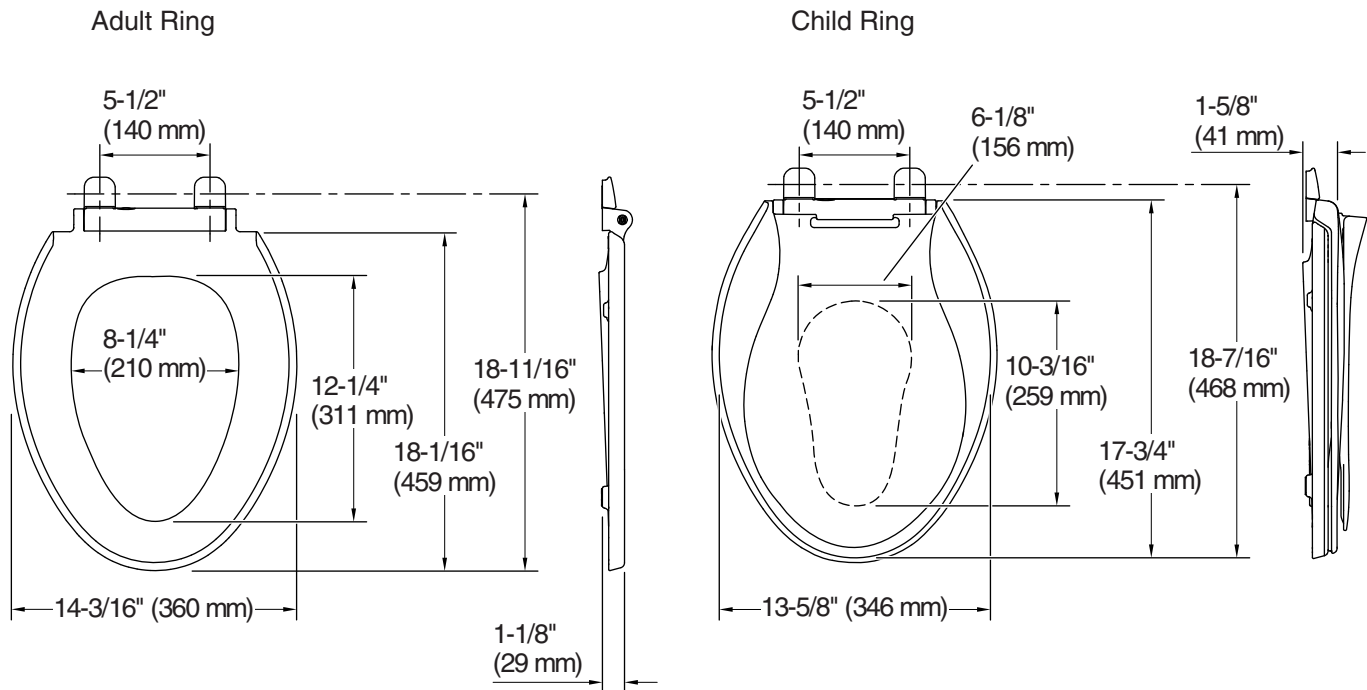

Color Code Description

	0	White
	96	Biscuit

Technical Information

All product dimensions are nominal.

Seat shape type: Elongated
 Seat front type: Closed-front
 Seat-mounting holes: 5-1/2" (140 mm)