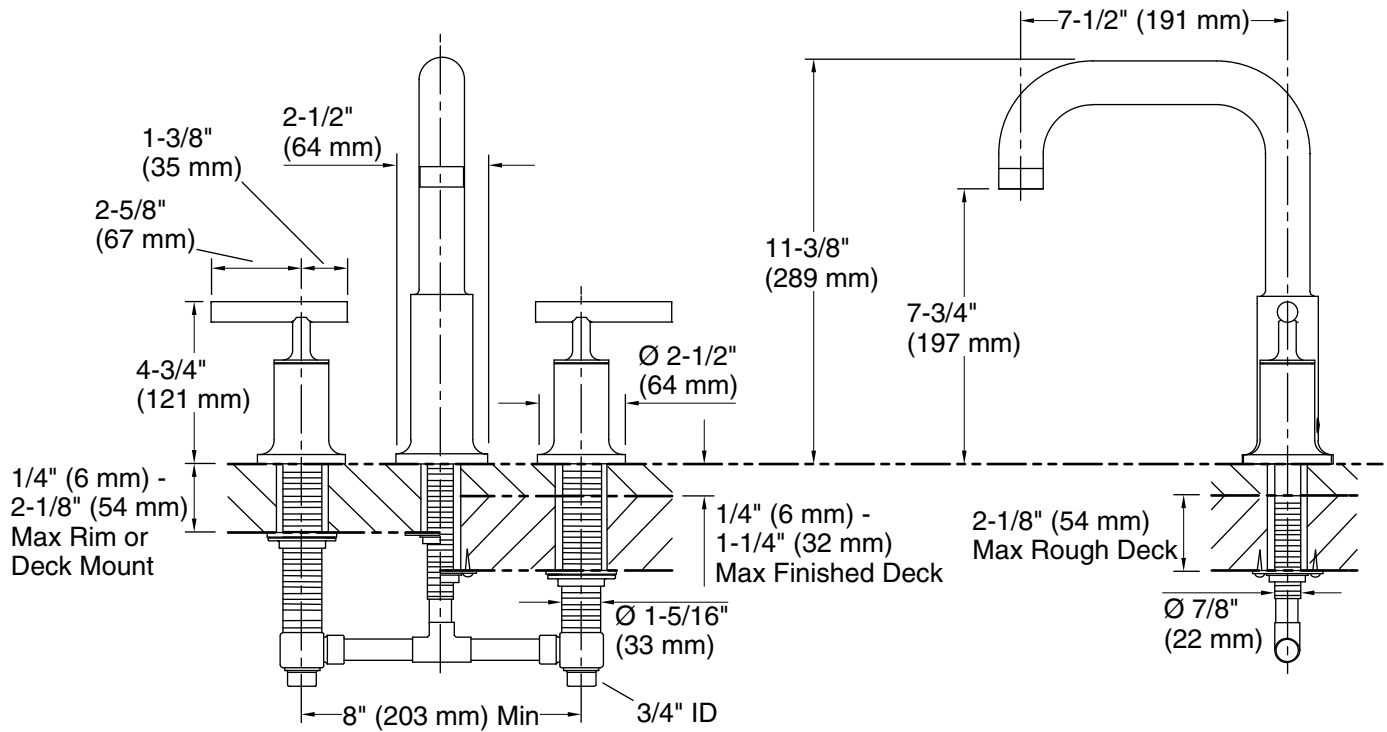

Features

- Lever handle style option.
- 7-1/2" (191 mm) gooseneck nondiverter spout with slip-fit connection.

Material

- Brass.
- KOHLER finishes resist corrosion and tarnishing.

Installation

- Deck-mount.

Rim or Deck-Mount Installation

Rough + Finished Deck-Mount Installation

Technical Information

All product dimensions are nominal.

Notes

Install this product according to the installation instructions.

ADA, OBC, CSA B651 compliant when installed to the specific requirements of these regulations.