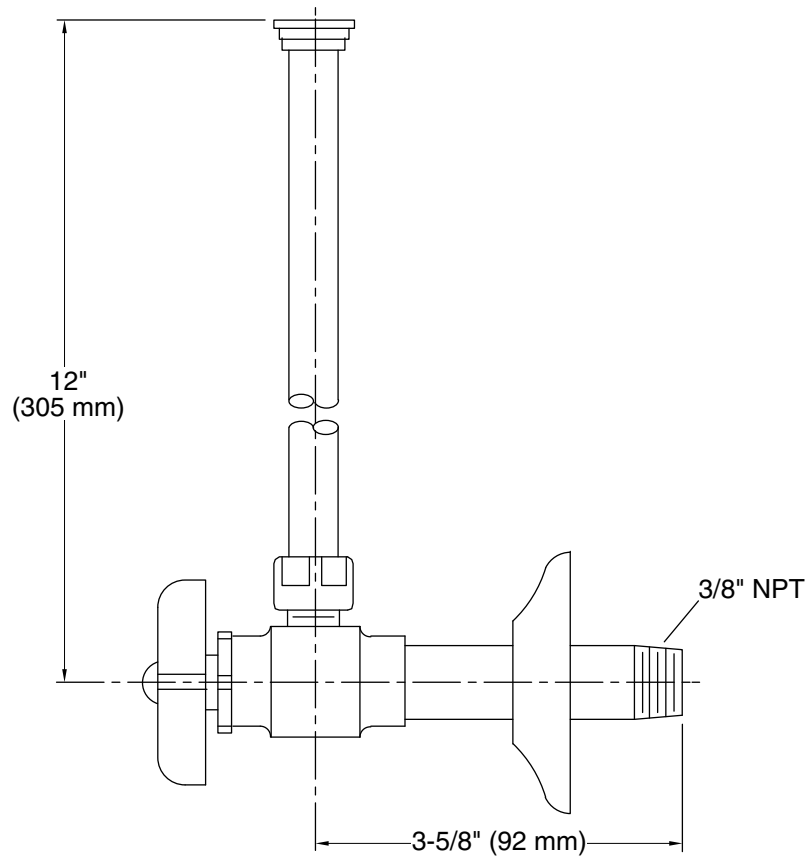

### Features

- Compression valve
- Annealed vertical tube with supply flange
- 3/8 NPT connection with flange
- Four-arm handle stop

### Technical Information

All product dimensions are nominal.