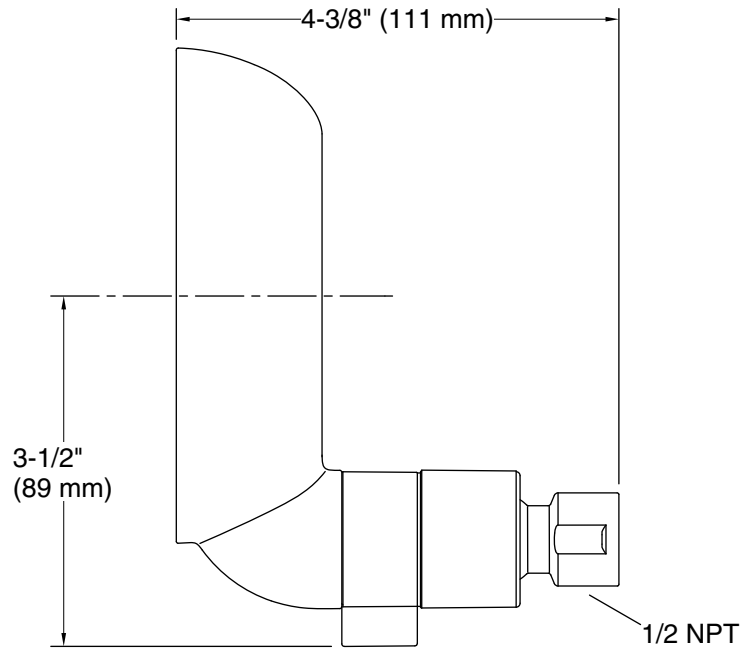

Features

- Wide coverage spray produces an encompassing spray for everyday use
- Showerhead rotates 360° for customized user height within 4¾" (121 mm)
- 1.5 gpm (5.7 lpm) maximum flow rate showerhead allows you to save water without sacrificing performance or coverage
- Variable-flow lever lets you adjust from 1.5 gpm (5.7 lpm) down to 0.5 gpm (1.9 lpm) water pause for greater conservation during your shower routine
- Sprayface resists hard water buildup and is easy to clean
- Silicone sprayface is easy to clean

Technical Information

All product dimensions are nominal.

Showerhead/Body Spray:

Rated maximum flow: 1.5 gal/min (5.7 l/min)

flow:

Pressure: 45 psi (3.1 bar)