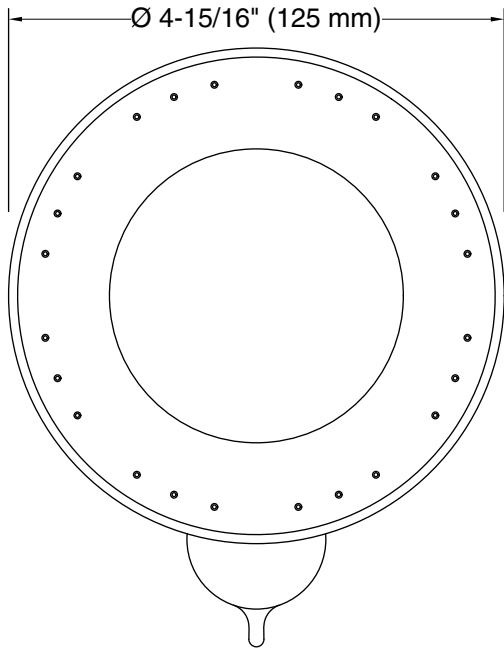

Features

- Wide coverage spray produces an encompassing spray for everyday use
- Showerhead rotates 360° for customized user height within 4¾" (121 mm)
- 1.5 gpm (5.7 lpm) maximum flow rate showerhead allows you to save water without sacrificing performance or coverage
- Variable-flow lever lets you adjust from 1.5 gpm (5.7 lpm) down to 0.5 gpm (1.9 lpm) water pause for greater conservation during your shower routine
- Sprayface resists hard water buildup and is easy to clean
- Silicone sprayface is easy to clean

Technical Information

All product dimensions are nominal.

Showerhead/Body Spray:

Rated maximum flow: 1.5 gal/min (5.7 l/min)

flow:

Pressure: 45 psi (3.1 bar)