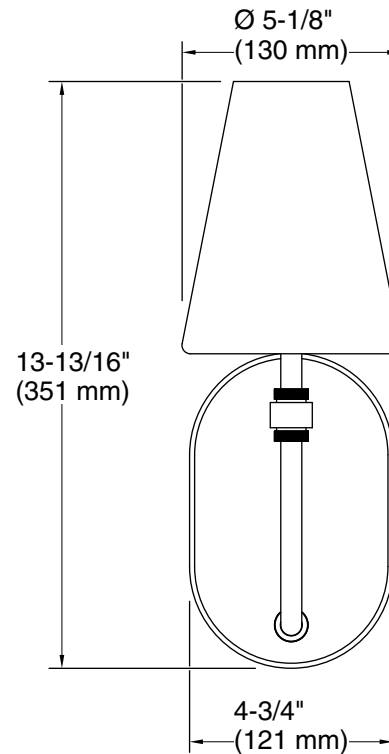

Required Electrical Service

One circuit required.

120 V, 0.5 A, 60 Hz

Technical Information

All product dimensions are nominal.

Material: Steel, Glass

Number of Lights: 1

Lighting Type: Socket-based

Socket Type: E-12 Candelabra

Number of Shades: 1

Shade Type: Frosted Glass

Hanging Type: Non-hanging

Notes

Install this product according to the installation instructions.