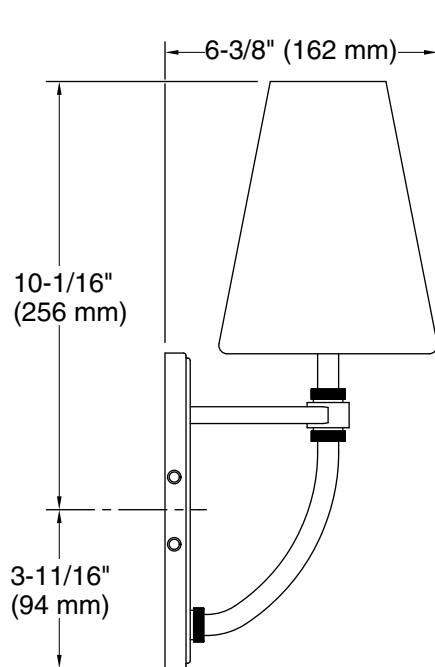

Required Electrical Service

One circuit required.

120 V, 0.5 A, 60 Hz

Technical Information

All product dimensions are nominal.

Material: Steel, Glass

Number of Lights: 1

Lighting Type: Socket-based

Socket Type: E-12 Candelabra

Number of Shades: 1

Shade Type: Frosted Glass

Hanging Type: Non-hanging

Notes

Install this product according to the installation instructions.