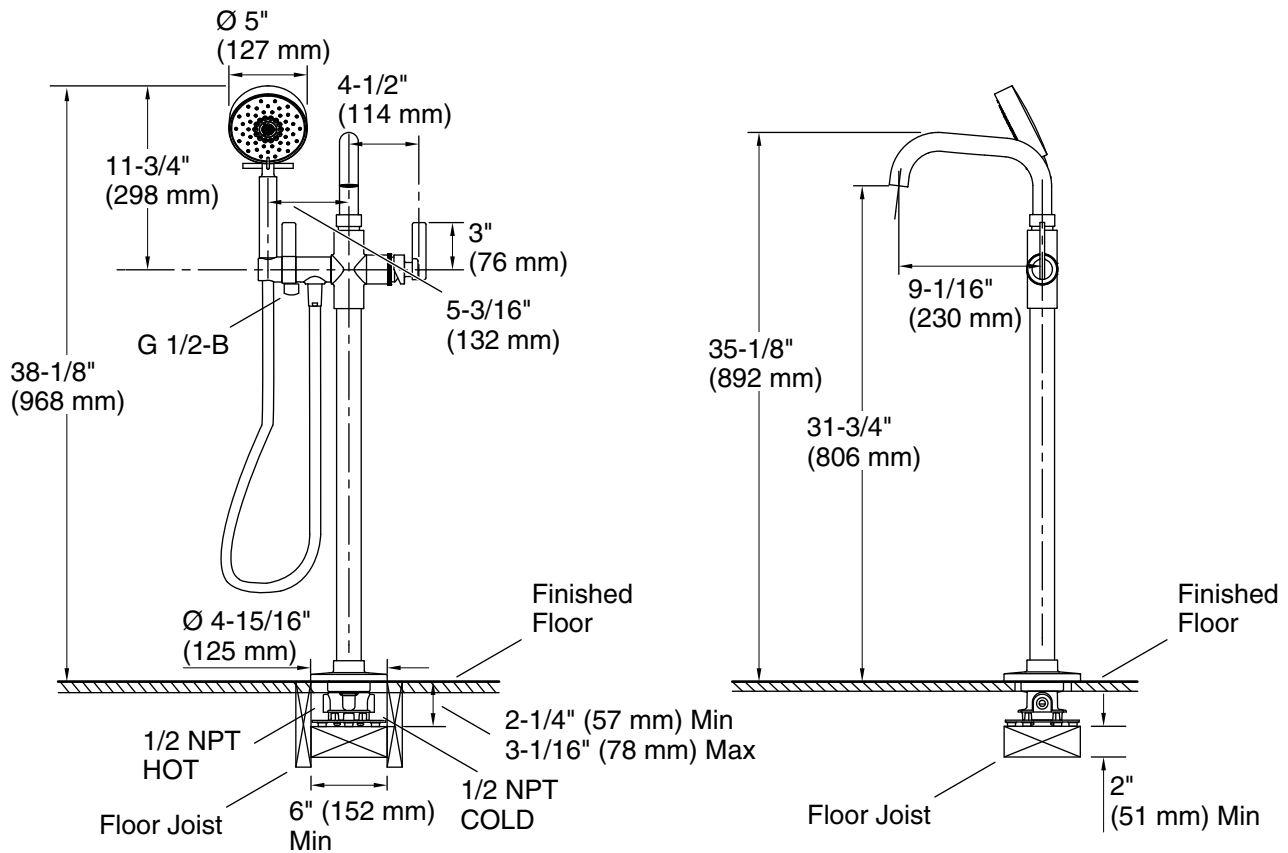

Features

- Designed in collaboration with Studio McGee
- A single handle controls both on/off activation and temperature setting
- 9-1/8" (232 mm) spout reach
- 11.0 gpm (41.6 lpm) maximum bath faucet flow rate at 45 psi (3.1 bar)
- 1.75 gpm (6.6 lpm) maximum handshower flow rate at 80 psi (5.5 bar)
- Includes multifunction handshower and hose
- KOHLER® ceramic disc valves exceed industry longevity standards for a lifetime of durable performance
- Coordinates with other products in the Castia collection
- Requires mounting block (sold separately)

Technical Information

All product dimensions are nominal.

Drain included: No

Handshower:

Rated maximum flow: 1.75 gal/min (6.6 l/min)

Pressure: 20 psi (1.4 bar)

Notes

Install this product according to the installation instructions.