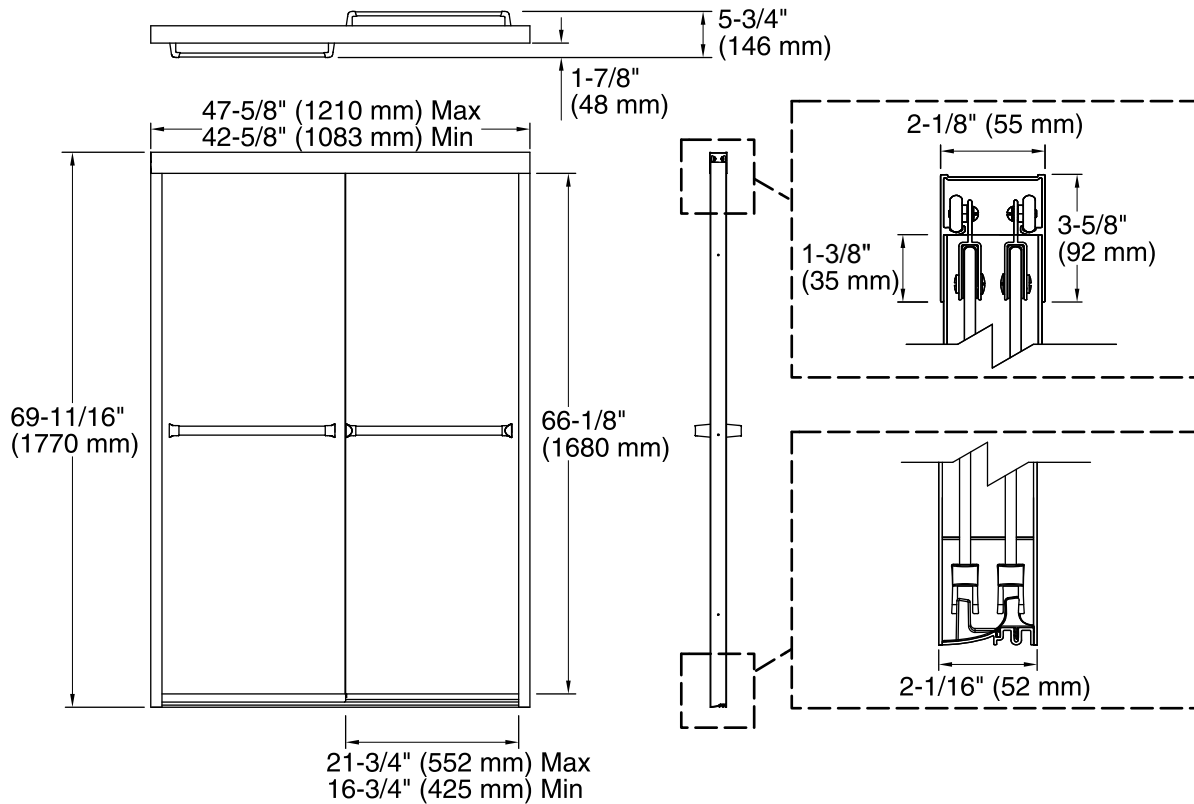

#### Available Colors/Finishes

*Color tiles intended for reference only.*

Color	Code	Description
-------	------	-------------

	ADR	
--	-----	--

	N	
--	---	--

	S	
--	---	--

**Technical Information**

All product dimensions are nominal.

- Installation type: For shower base installation, For shower base installation
- Opening style: Sliding/Bypass
- Opening Width - Min: 42-5/8" (1083 mm)
- Opening Width - Max: 47-5/8" (1210 mm)
- Walk-through - Min: 16-3/4" (425 mm)
- Walk-through - Max: 21-3/4" (552 mm)
- Glass thickness: 1/4" (6 mm)
- Glass coating: CleanCoat®