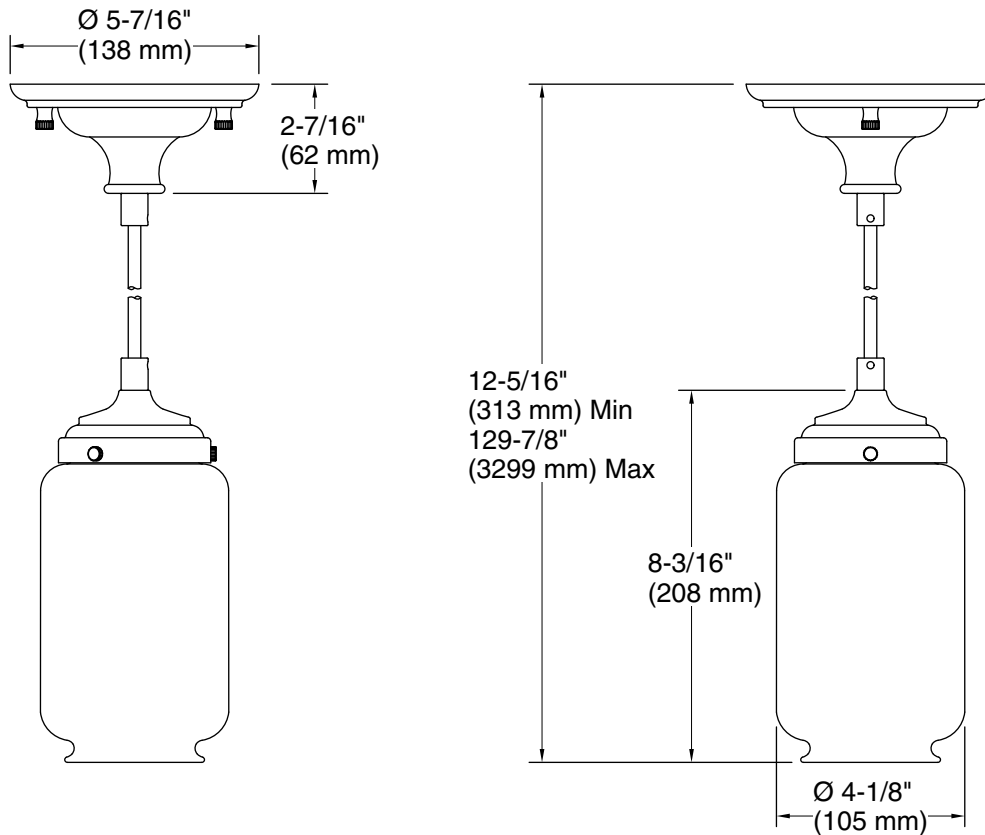

Features

- Complements Artifacts faucets and accessories
- Versatile design that features a frosted shade surrounded by a clear glass shade
- For a vintage look, remove the optional frosted glass and add any E26 medium-base Edison bulb (sold separately)
- For soft lighting, use an E26 medium-base type B light bulb with the frosted shade (bulb sold separately)
- A 7.5' (2.3 m) cord offers many height options

Required Electrical Service

One dedicated circuit required.

Lights: 120 V, 60 Hz

Technical Information

All product dimensions are nominal.

Material: Brass

Number of Lights: 1

Lighting Type: Socket-based

Socket Type: E-26 Medium

Number of Shades: 2

Shade Type: Frosted Glass

Hanging Type: Cord

Height: 12-5/16" (312 mm) -

129-7/8" (3299 mm)

Electrical component rating: Socket Rating: 60 Hz, 40 W, 450 Lumens, 3000K