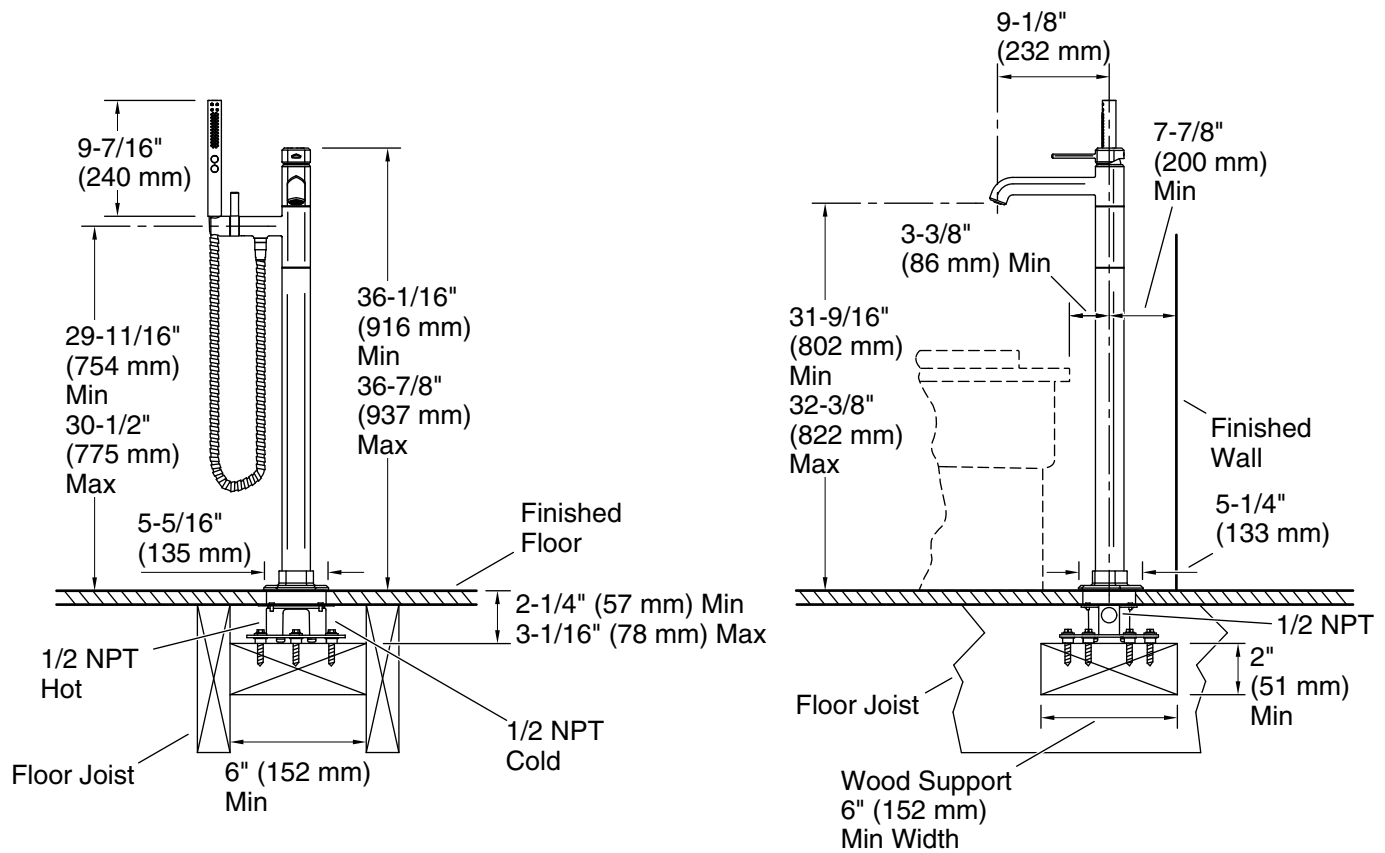

Features

- A single handle controls both on/off activation and temperature setting
- 9-1/8" (232 mm) high-arc spout
- 8.0 gpm (30.3 lpm) maximum bath faucet flow rate at 45 psi (3.1 bar)
- Includes Shift+™ Round 1.75 gpm handshower and 60" hose
- 1.75 gpm (6.6 lpm) maximum handshower flow rate at 80 psi (5.5 bar)
- KOHLER ceramic disc valves exceed industry longevity standards for a lifetime of durable performance
- Part of the Occasion bathroom faucet and accessory collection

Included Components

K-21335-G Round two-function handshower, 1.75 gpm

Codes/Standards

ASME A112.18.1/CSA B125.1
DOE - Energy Policy Act 1992
EPA WaterSense™
California Energy Commission (CEC)

KOHLER® Faucet Lifetime Limited Warranty

Technical Information

All product dimensions are nominal.

Shower Valve:

Pressure:	45 psi (3.1 bar)
Maximum (Static) Pressure:	125 psi (8.6 bar)
Minimum (Operating) Pressure:	20 psi (1.4 bar)
Drain included:	No