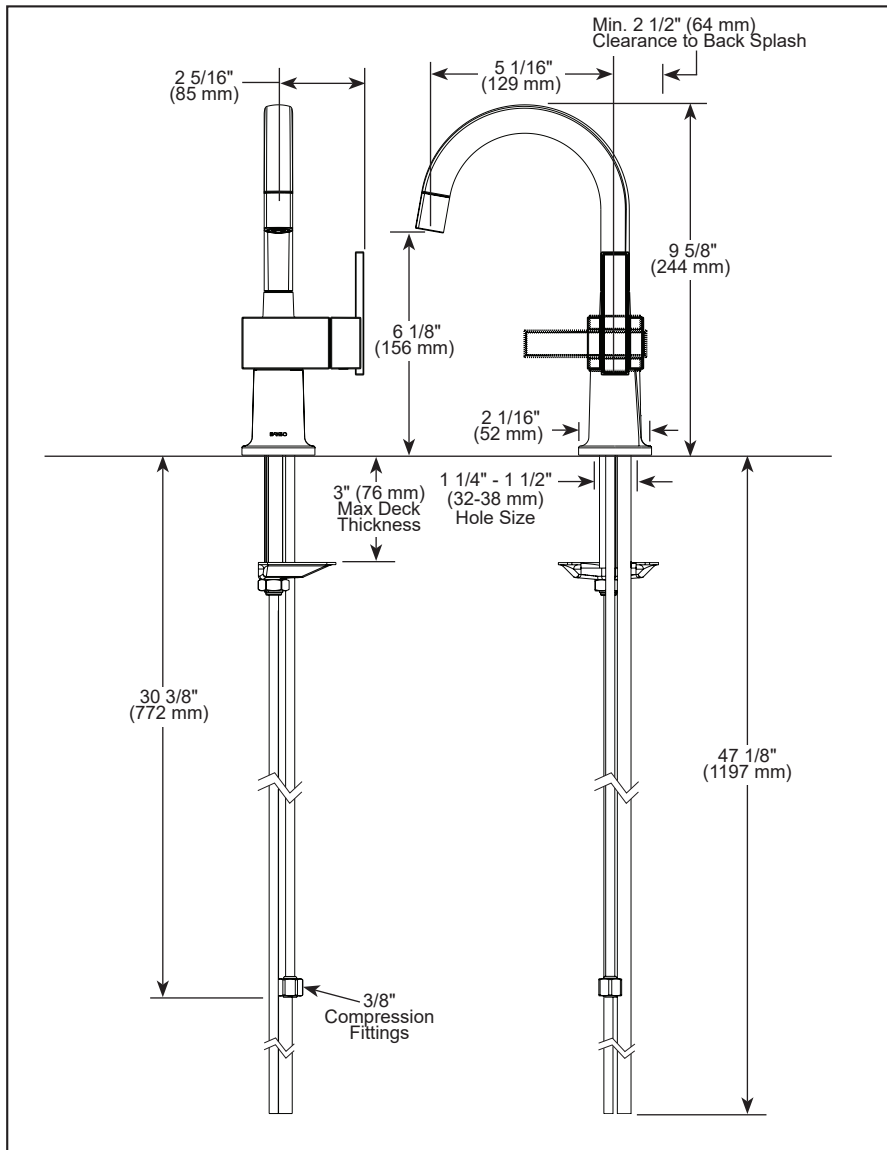

COMPLIES WITH:

- ASME A112.18.1 / CSA B125.1
- ICC/ANSI A117.1

▲ Designate proper finish suffix

Brizo Kitchen & Bath Company reserves the right (1) to make changes in specifications and materials, and (2) to change or discontinue models, both without notice or obligation. Dimensions are for reference only. See current full-line price book or www.brizo.com for finish options and product availability.

BSP-K-61322LF-C Rev. A

Brizo Kitchen & Bath Company

55 E. 111th Street, Carmel, IN 46280
350 South Edgeware Road, St. Thomas, ON N5P 4L1
© 2024 Brizo Kitchen & Bath Company