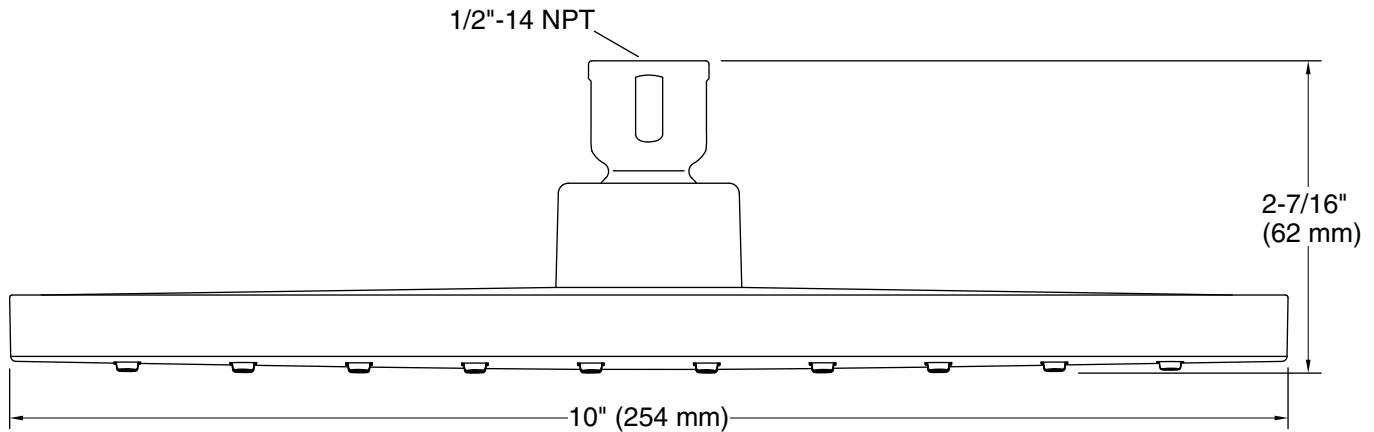

Technical Information

All product dimensions are nominal.

Faucet:

Flow rate: 1.75 gal/min (6.6 l/min)

Drain included: No

Showerhead/Body Spray:

Rated maximum flow: 1.75 gal/min (6.6 l/min)

Pressure: 80 psi (5.5 bar)

Notes

For use with automatic compensating valves rated at 1.40 gal/min (5.3 l/min) or less.

Install this product according to the installation instructions.