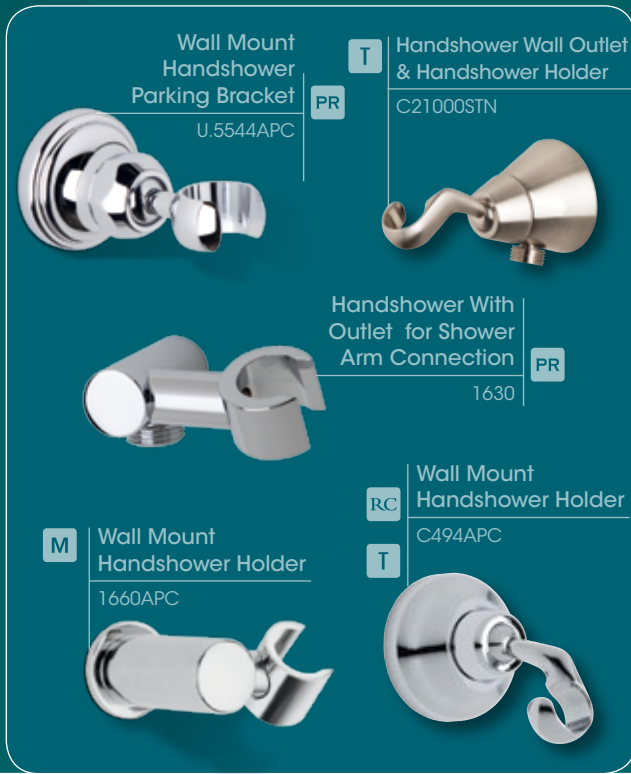

**WATER FLOW.** Soft, soothing mist or pulsating deep tissue massage? ROHL's adjustable showerheads and handshowers let you choose your experience each time with a simple turn. Whichever design or setting you select, ROHL showerheads and handshowers deliver the liquid state of authentic luxury. (B100037 shown)

**FINISHES.** ROHL shower products, accessories and packages are available in a diverse palette of finishes that complement any design theme.

*Inca Brass*  
(special order)

*English Bronze*  
Perrin & Rowe® only

*Polished Nickel*

*Old Iron*

*Safin Nickel*

*Polished Chrome*

*Tuscan Brass*  
Except Perrin & Rowe®

**Inclined Handshower with 60" Hose** **PR**  
 U.5387PN  
 Metal Handle - U.5387LS

**3-Function Classic Handshower/Hose/Bar/Outlet** **RC**  
 1311STN  
 White Resin  
 Handle - 1310STN

**3-Function Rain-Flow Handshower Set** **M**  
 D63003APC

**Wall Mount Handshower Parking Bracket** **PR**  
 U.5544APC

**Handshower Wall Outlet & Handshower Holder** **T**  
 C21000STN

**Handshower With Outlet for Shower Arm Connection** **PR**  
 1630