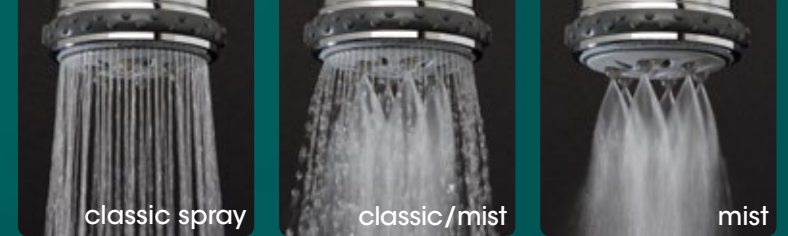

**WATER FLOW.** Soft, soothing mist or pulsating deep tissue massage? ROHL's adjustable showerheads and handshowers let you choose your experience each time with a simple turn. Whichever design or setting you select, ROHL showerheads and handshowers deliver the liquid state of authentic luxury. (B100037 shown)