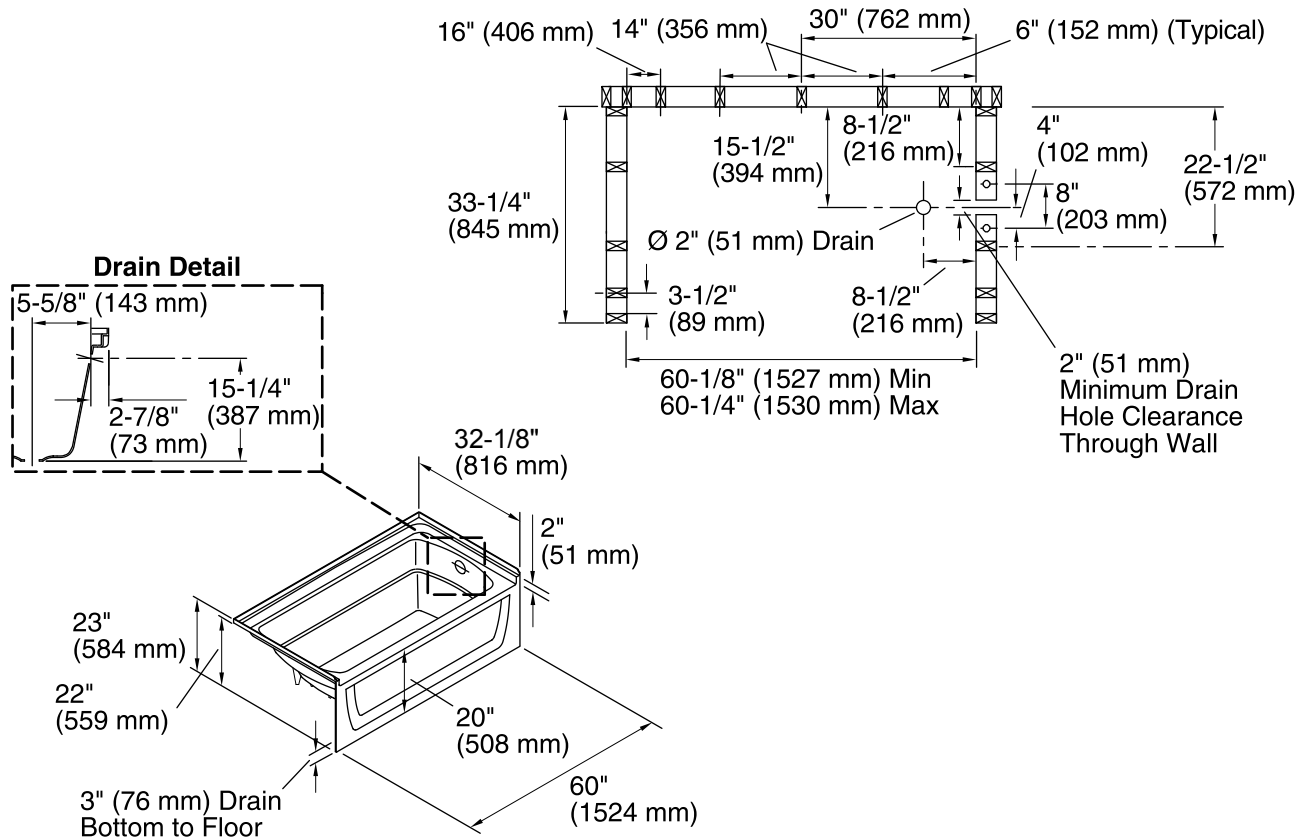

Technical Information

All product dimensions are nominal.

- Installation: 3-Wall Alcove
- Drain location: Right
- Basin area, bottom: 42" x 20" (1067 mm x 508 mm)
- Basin area, top: 54" x 26" (1372 mm x 660 mm)
- Water depth: 13" (330 mm)
- Water capacity: 51 gal (193.1 L)
- Minimum flat for door: 3" (76 mm)
- Maximum door width: 57-11/16" (1465 mm)

Notes

- Install this product according to the installation instructions.
- Studs should be positioned roughly as shown.
- Double studding is recommended for pivot shower door installations.