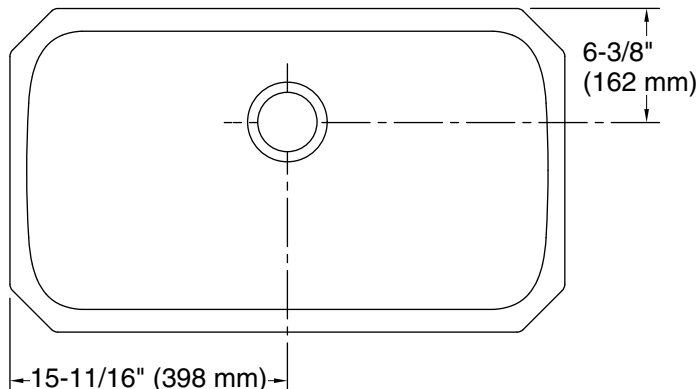

For the most current Specification Sheet, go to [www.sterlingplumbing.com](http://www.sterlingplumbing.com).

9-16-2023 23:03 - US/CA

**Recommended ADA Installation**

**Technical Information**

All product dimensions are nominal.

Bowl configuration: Single

Min. base cabinet width: 36" (914 mm)

Bowl area (Only): Length: 29-3/8" (746 mm)  
Width: 15-3/4" (400 mm)  
Bowl depth: 5-1/2" (140 mm)  
Water depth: 5-1/2" (140 mm)

Drain hole: 3-5/8" (92 mm)