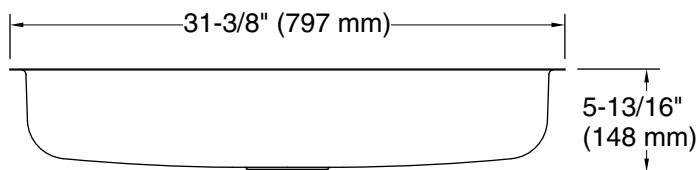

For the most current Specification Sheet, go to [www.sterlingplumbing.com](http://www.sterlingplumbing.com).

9-16-2023 23:03 - US/CA

**Recommended ADA Installation**

**Technical Information**

All product dimensions are nominal.

Bowl configuration: Single

Min. base cabinet width: 36" (914 mm)

Bowl area (Only): Length: 29-3/8" (746 mm)  
Width: 15-3/4" (400 mm)  
Bowl depth: 5-1/2" (140 mm)  
Water depth: 5-1/2" (140 mm)

Drain hole: 3-5/8" (92 mm)