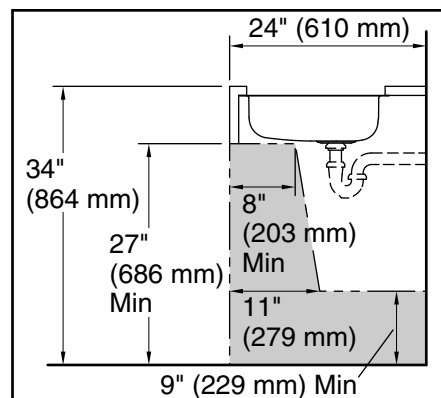

#### Features

- 36" (914 mm) minimum base cabinet width
- Single bowl
- 5-1/2" (140 mm) depth
- No faucet holes; requires wall- or counter-mount faucet
- Rear drain increases workspace in the sink and allows for more storage space underneath the sink
- Includes installation hardware
- Sink drain with strainer sold separately

For the most current Specification Sheet, go to [www.sterlingplumbing.com](http://www.sterlingplumbing.com).

9-16-2023 23:03 - US/CA

**Recommended ADA Installation**

**Technical Information**

All product dimensions are nominal.

Bowl configuration: Single

Min. base cabinet width: 36" (914 mm)

Bowl area (Only): Length: 29-3/8" (746 mm)  
Width: 15-3/4" (400 mm)  
Bowl depth: 5-1/2" (140 mm)  
Water depth: 5-1/2" (140 mm)

Drain hole: 3-5/8" (92 mm)