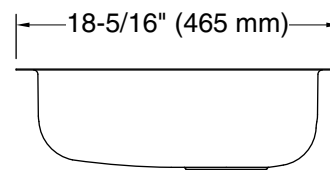

Technical Information

All product dimensions are nominal.

Bowl configuration: Single

Min. base cabinet width: 36" (914 mm)

Bowl area (Only): Length: 29-3/8" (746 mm)
Width: 15-3/4" (400 mm)
Bowl depth: 5-1/2" (140 mm)
Water depth: 5-1/2" (140 mm)

Drain hole: 3-5/8" (92 mm)

Template: Undermount, 1315844-7, required, included

Notes

Install this product according to the installation instructions.

ADA compliant when installed to the specific requirements of these regulations.