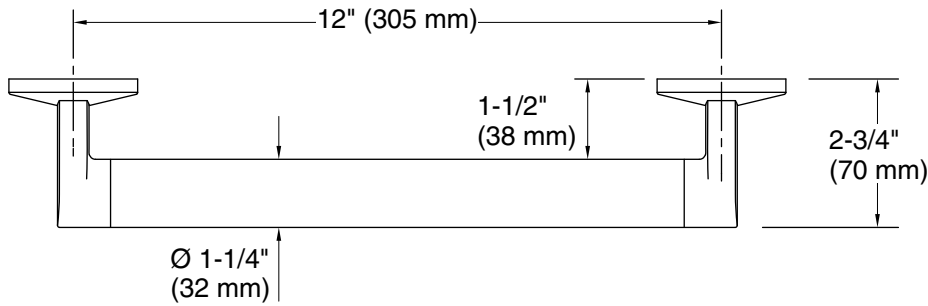

Technical Information

All product dimensions are nominal.

Installation Type: Wall-mount

Material: Zinc, Stainless Steel

Notes

Install this product according to the installation instructions.

WARNING: Risk of personal injury. The wall plates on the grab bar must be mounted to a brace between the wall studs. This will ensure that the weight of the user is adequately supported.

ADA compliant when installed to the specific requirements of these regulations.