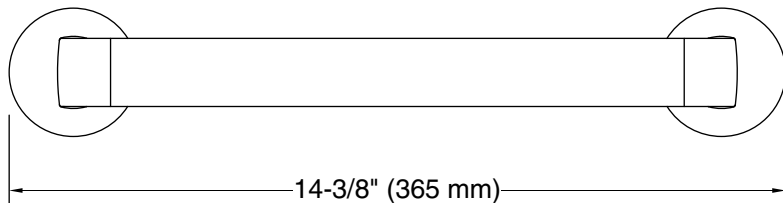

Technical Information

All product dimensions are nominal.

Installation Type: Wall-mount

Material: Zinc, Stainless Steel

Notes

Install this product according to the installation instructions.

WARNING: Risk of personal injury. The wall plates on the grab bar must be mounted to a brace between the wall studs. This will ensure that the weight of the user is adequately supported.

ADA compliant when installed to the specific requirements of these regulations.