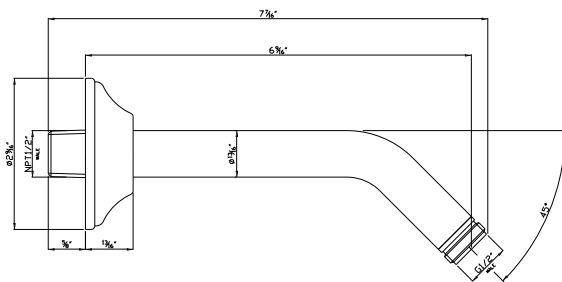

Shower Arm

ROHL Shower Collection

1440/6 6" Shower Arm

1440/8 8" Shower Arm

FEATURES

- Brass construction
- Sliding escutcheon
- 1/2" male thread inlet supply
- 1/2" male thread outlet supply

COLORS/FINISHES

- Polished Chrome
- Polished Nickel
- Satin Nickel
- Tuscan Brass
- Inca Brass
- Old Iron

WARRANTY

- 2 years on manufacturer defects*

* No Warranty On Tuscan Brass Finish (TCB)

1440/6