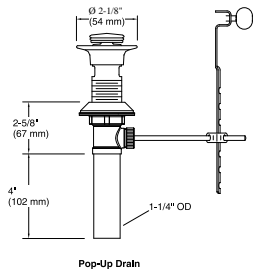

Features

- 1-1/4" (32 mm) connection
- Brass tailpiece

Material

- Solid-brass construction for durability and reliability
- KOHLER® finishes resist corrosion and tarnishing

Recommended Products/Accessories

Technical Information

All product dimensions are nominal.

Notes

Install this product according to the installation guide.