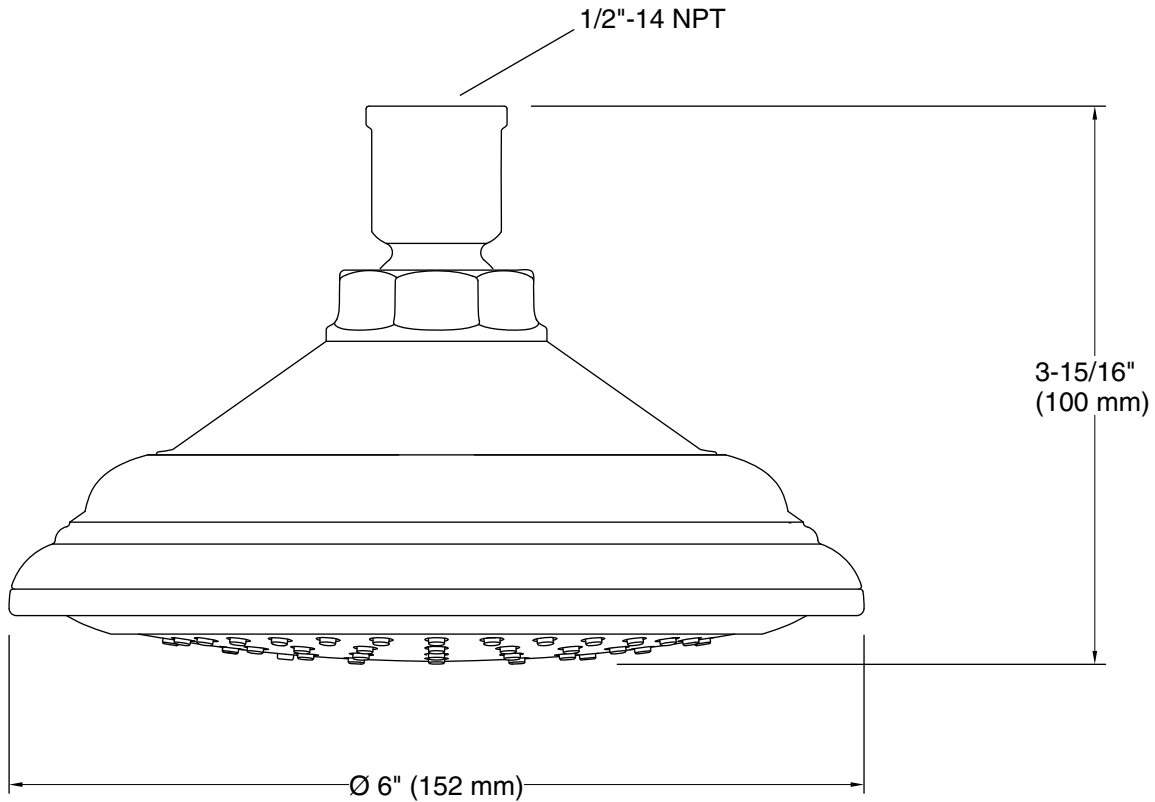

Technical Information

All product dimensions are nominal.

Showerhead/Body Spray:

Rated maximum flow: 2.5 gal/min (9.5 l/min)

Notes

Install this product according to the installation guide.