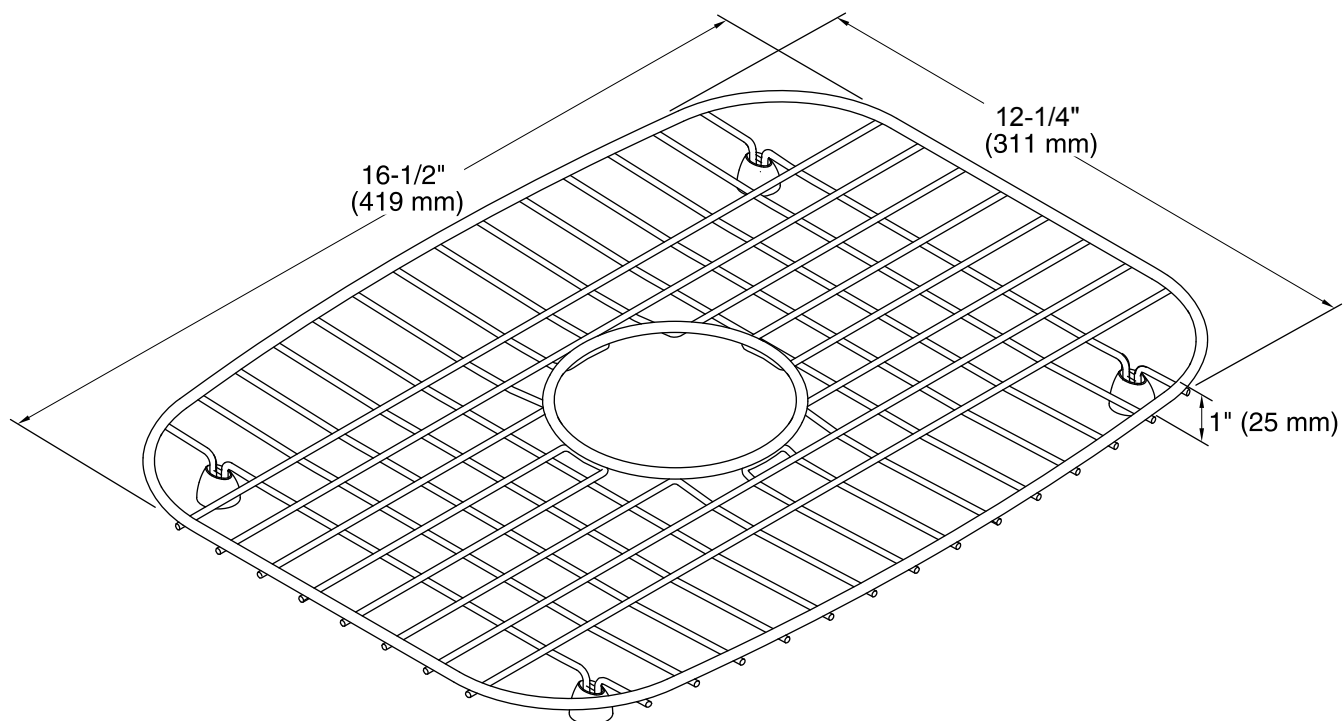

## Features

- Fits in the large bowl of the K-3372 Verse kitchen sink and the K-3182 and K-3181 Undertone kitchen sinks.
- Durable stainless-steel construction.
- Helps protect sink surface from daily wear.
- Dishwasher safe.
- Rubber feet provide added protection.

## Technical Information

All product dimensions are nominal.