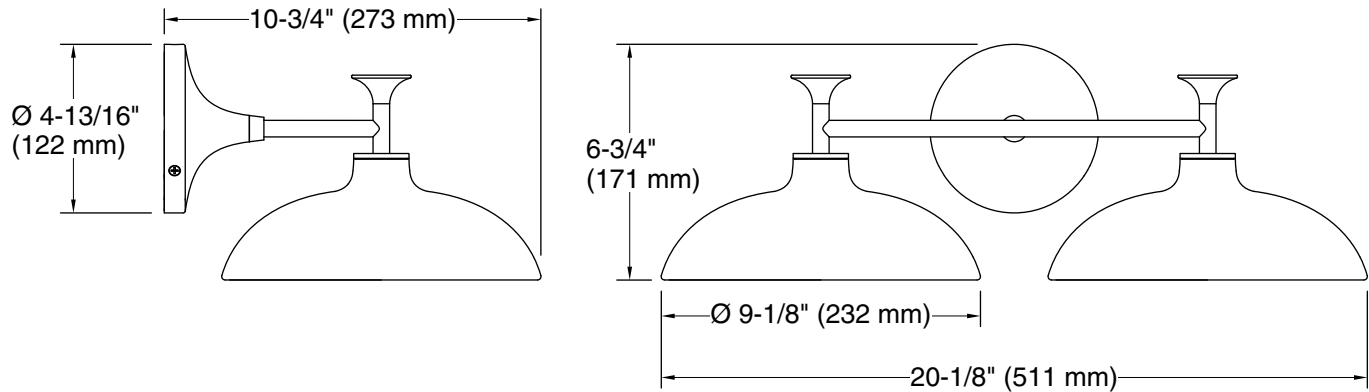

Required Electrical Service

One circuit required.

120 V, 60 Hz

Technical Information

All product dimensions are nominal.

Material: Steel, Aluminum, Glass

Number of Lights: 2

Lighting Type: Socket-based

Socket Type: E-12 Candelabra

Number of Shades: 2

Shade Type: Glass - clear