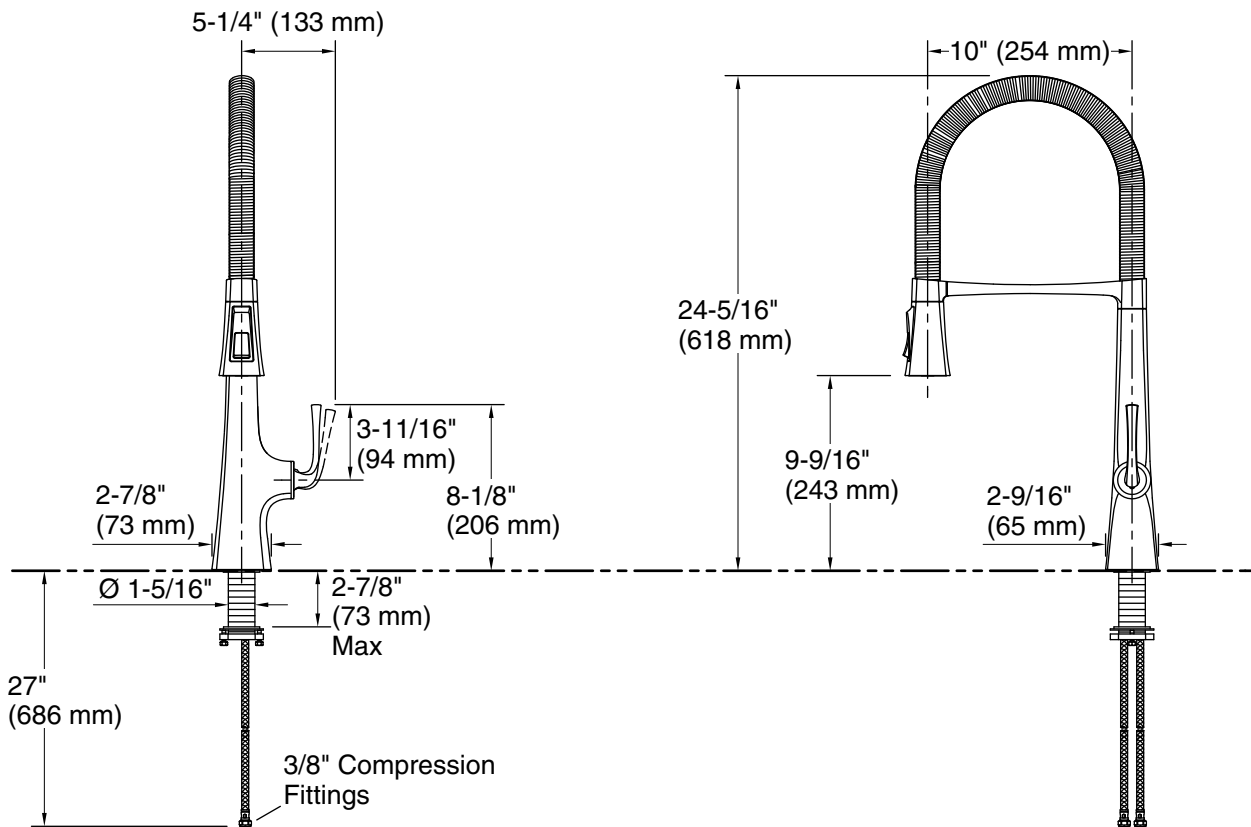

Features

- Semi-professional kitchen faucet with finish-matched easy-clean hose cover
- Switch-Grip™ sprayhead rotates in 90-degree increments. Face buttons in the direction you prefer
- Three-function pull-down sprayhead with touch-control allows you to switch between stream, Sweep™ spray and BerrySoft™ spray
- Sweep™ spray features specially angled nozzles that form a wide, powerful blade of water to sweep your dishes and sink clean
- Unique three-function sprayhead allows you to tackle tasks such as cleaning, rinsing and filling with Sweep™ Spray, BerrySoft™ spray, and aerated stream
- DockNetik™ magnetic docking system securely locks sprayhead into place when not in use
- 24" high-arch 360° rotating swing spout offers vertical clearance for tall cookware and pitchers
- 10" (254 mm) swing spout reach
- 1.5 gpm (5.7 lpm) maximum flow rate at 60 psi (4.14 bar)
- Single lever handle makes adjusting water temperature easy.
- Temperature memory allows faucet to be turned on and off at the temperature set during prior usage
- MasterClean™ sprayface features an easy-to-clean surface that withstands mineral buildup
- KOHLER ceramic disc valves exceed industry longevity standards for a lifetime of durable performance

Adapters, Rough-in and Extension Kits

1327990 Range: 2-1/2" (64 mm) -
2-5/8" (67 mm)

Optional Products/Accessories

K-22071 Three-hole kitchen faucet escutcheon

ADA **CSA B651**

Codes/Standards

ASME A112.18.1/CSA B125.1
NSF/ANSI/CAN 61
NSF/ANSI/CAN 372
All applicable US Federal and State material regulations
DOE - Energy Policy Act 1992
California Energy Commission (CEC)
ADA
ICC/ANSI A117.1
CSA B651

Technical Information

All product dimensions are nominal.

Drain included: No

Spout:

Spout reach: 10" (254 mm)

Handle clearance: 5-1/4" (133 mm)

Notes

Install this product according to the installation instructions.