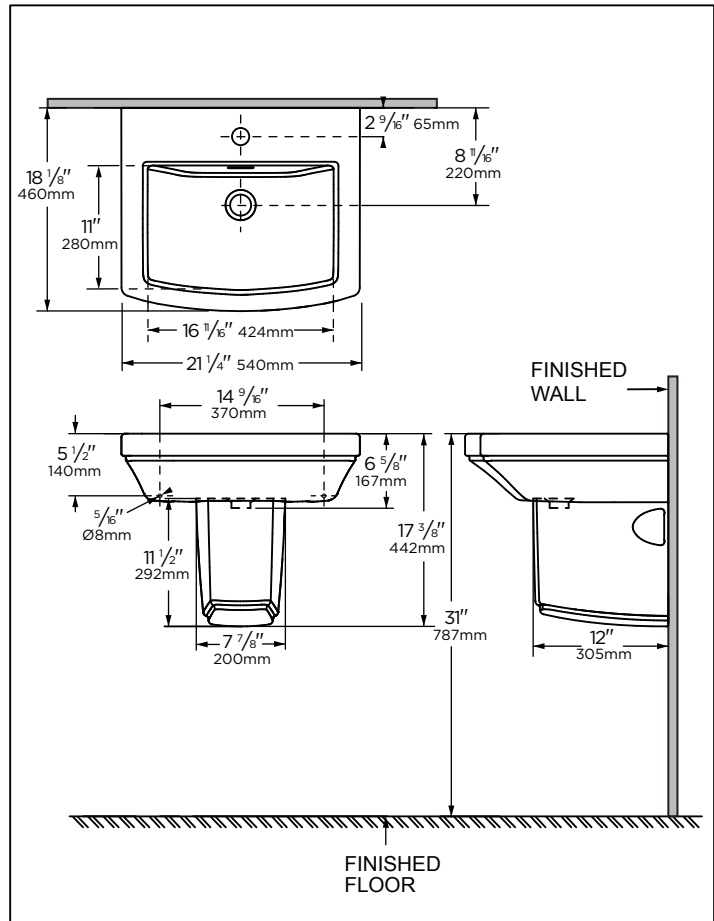

**Features:**

**G0023512/G0023515/G0023519**

□ Combination	G0023512	G0023515	G0023519
□ Sink	G0013502	G0013505	G0013509
□ Pedestal	G0029838	G0029838	G0029838

- Vitreous china
- Rear Overflow
- Cotemporary design compliments our Hindsdale™ toilets
- Petite size lavatory to maximize bathroom space
- Rear-oriented drain hole location
- Not Complaint with ADA when installed with pedestal
- Arced rectangular shape basin
- Wall hanger G0099161 Included
- Faucet and Drain not included

G0023512 Shown

**Technical Information:**

Combination	G0023512	G0023515	G0023519
Configuration	Single Hole	4" Centers	8" Centers
Height	17 3/8"		
Width	21 1/4"		
Depth	18 1/8"		
Inside Basin Dimension	16 1/8" x 11"		
Shipping weight Sink	38 lbs		
Shipping weight Pedestal	20.9 lbs		

**NOTES:** All dimensions are in inches and millimeters. Illustrations may not be drawn to scale.

**IMPORTANT:**

Dimensions of fixtures are nominal and may vary within the range of tolerances established by ASME standard A 112.19.2