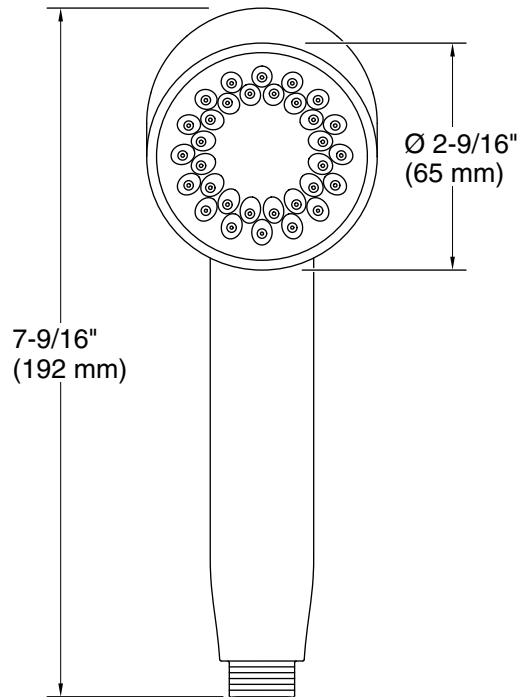

Technical Information

All product dimensions are nominal.

Handshower:

Rated maximum flow: 2.5 gal/min (9.5 l/min)
Pressure: 45 psi (3.1 bar)

Notes

For use with automatic compensating valves rated at 1.5 gal/min (5.7 l/min) or less.