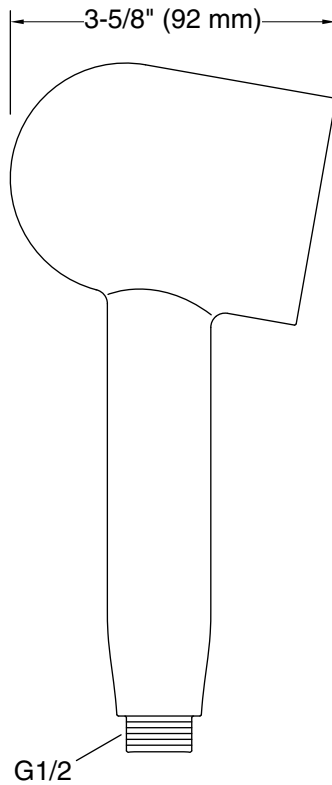

Technical Information

All product dimensions are nominal.

Handshower:

Rated maximum flow: 2.5 gal/min (9.5 l/min)
Pressure: 45 psi (3.1 bar)

Notes

For use with automatic compensating valves rated at 1.5 gal/min (5.7 l/min) or less.