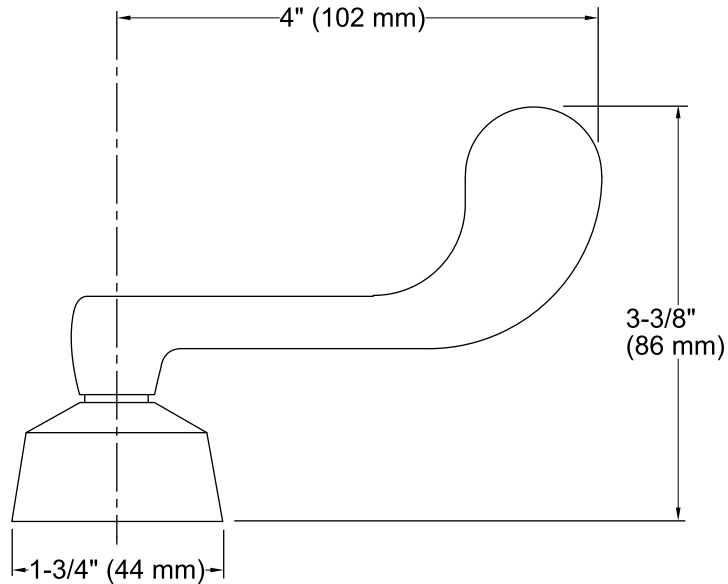

Color	Code	Description
-------	------	-------------

	CP	Polished Chrome
--	----	-----------------

Technical Information

All product dimensions are nominal.

Notes

Install this product according to the installation guide.