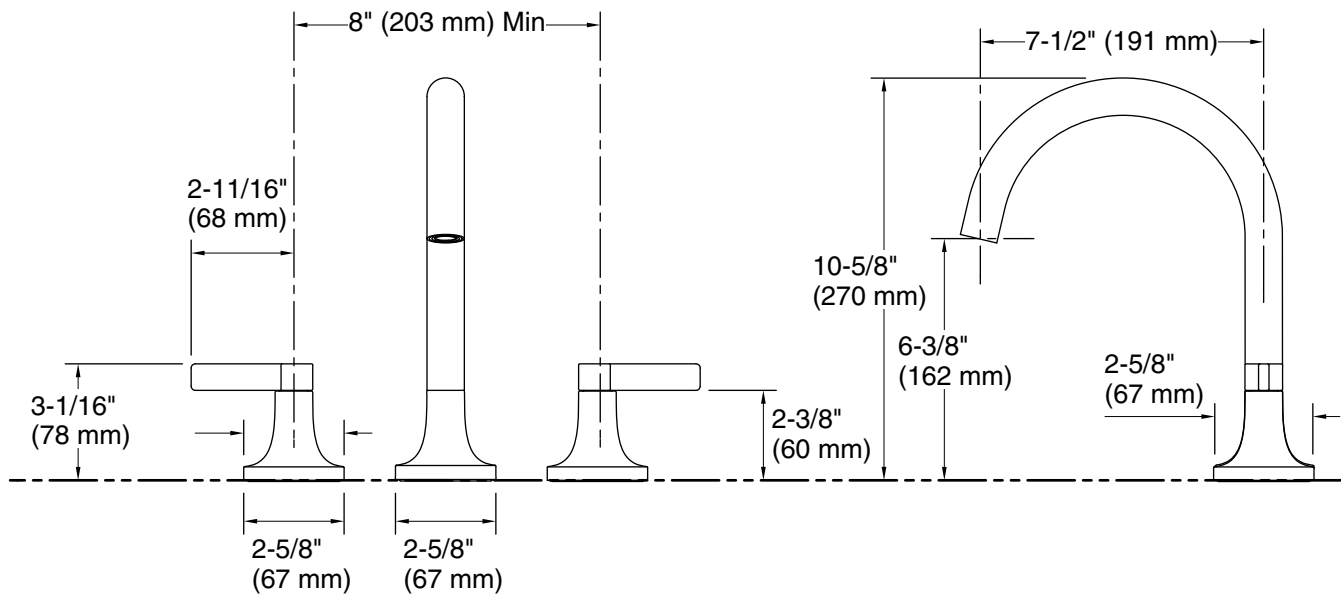

## Features

- Two-handle bath faucet trim.
- 7-1/2" (191 mm) gooseneck nondiverter spout with slip-fit connection.

### Technical Information

All product dimensions are nominal.

Drain included: No