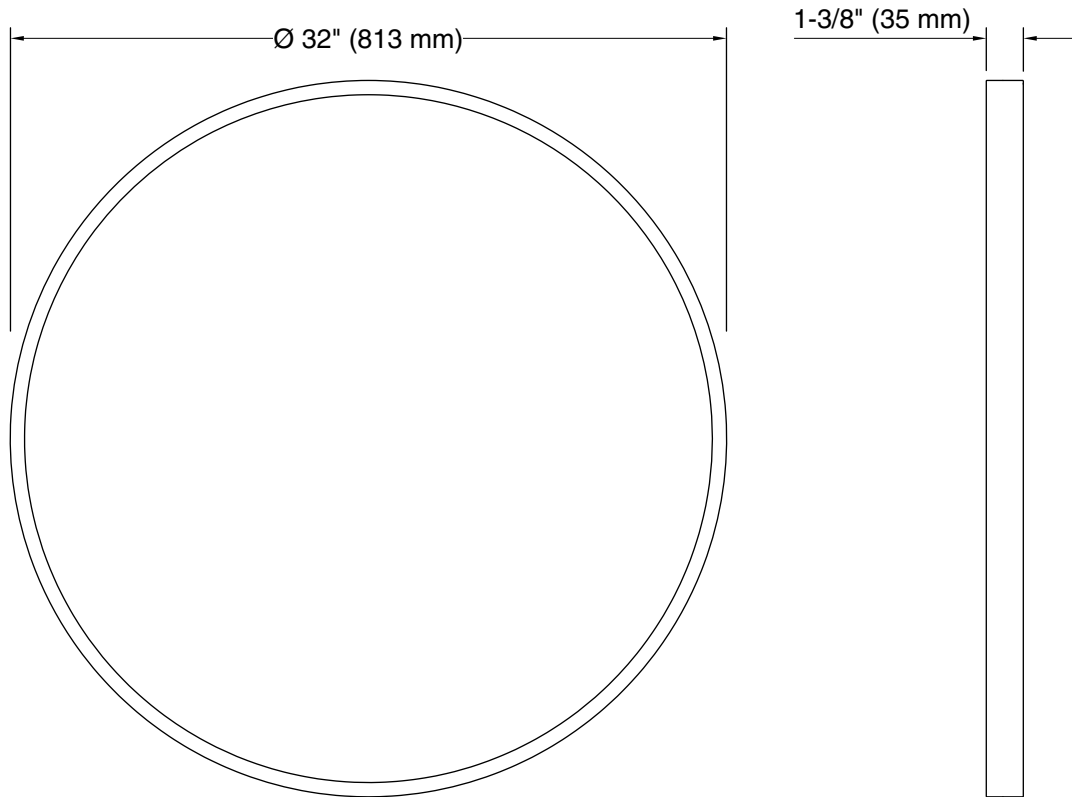

Color	Code	Description
-------	------	-------------

	BGL	Moderne Brushed Gold
---	-----	----------------------

Technical Information

All product dimensions are nominal.

Notes

Install this product according to the installation instructions.