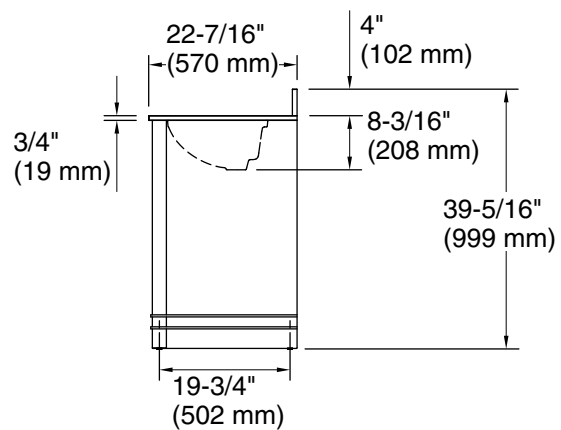

Features

- Set includes cabinet, precut quartz vanity top, backsplash, sink, Pinstripe® cabinet hardware in Vibrant® Brushed Nickel
- Bianco Bella (GBB) quartz vanity top and backsplash add beauty and long-lasting durability
- Rectangular vitreous china sink preinstalled on vanity top to simplify installation
- Push-to-open tip-out drawer conveniently stores small, frequently used items
- Two doors with one adjustable shelf for personalized organization
- Vanity top has single faucet hole with knock-out holes for optional 8" (203 mm) widespread faucet configuration
- Soft-close doors prevent slamming
- Cabinet includes leg levelers to accommodate uneven floors
- Coordinates with the K-38554 Bianco Bella side splash (sold separately)
- Includes an optional finish-matched filler strip to close the gap between the vanity and the wall if installed adjacent to the wall

Color	Code	Description
	WEK	Light Oak
	DWG	Ferrous Grey

Technical Information

All product dimensions are nominal.

Lighting included: No

Notes

Install this product according to the installation instructions.