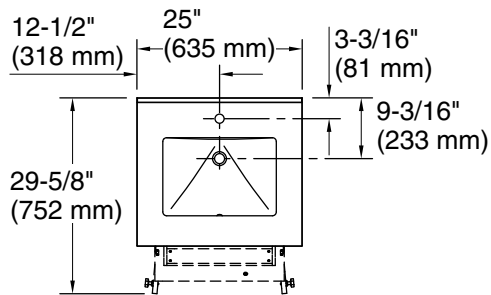

Color	Code	Description
	WEK	Light Oak
	DWG	Ferrous Grey

Technical Information

All product dimensions are nominal.

Lighting included: No

Notes

Install this product according to the installation instructions.