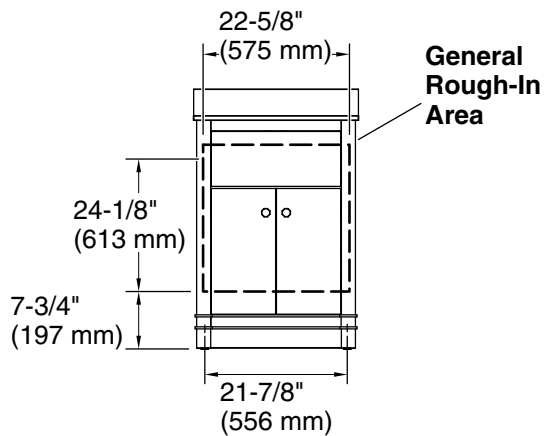

Features

- Set includes cabinet, precut quartz vanity top, backsplash, sink, Pinstripe® cabinet hardware in Vibrant® Brushed Nickel
- Bianco Bella (GBB) quartz vanity top and backsplash add beauty and long-lasting durability
- Rectangular vitreous china sink preinstalled on vanity top to simplify installation
- Push-to-open tip-out drawer conveniently stores small, frequently used items
- Two doors with one adjustable shelf for personalized organization
- Vanity top has single faucet hole with knock-out holes for optional 8" (203 mm) widespread faucet configuration
- Soft-close doors prevent slamming
- Cabinet includes leg levelers to accommodate uneven floors
- Coordinates with the K-38554 Bianco Bella side splash (sold separately)
- Includes an optional finish-matched filler strip to close the gap between the vanity and the wall if installed adjacent to the wall

Color	Code	Description
	WEK	Light Oak
	DWG	Ferrous Grey

Technical Information

All product dimensions are nominal.

Lighting included: No

Notes

Install this product according to the installation instructions.