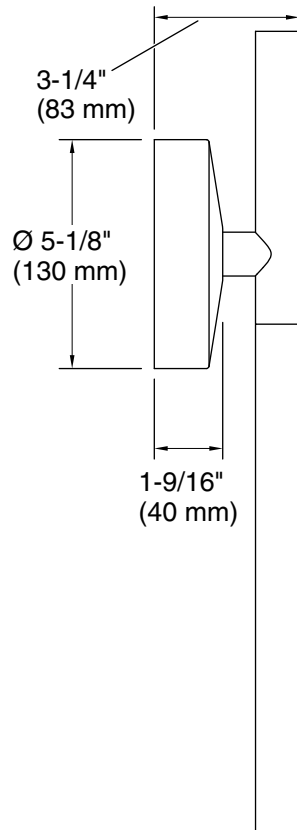

Required Electrical Service

One circuit required.

Lights: 120 V, 60 Hz

Technical Information

All product dimensions are nominal.

Material: Steel, Aluminum, Glass

Lighting Type: Integrated LED

Number of Shades: 2

Shade Type: Glass - frosted

Electrical component rating: LED: 60 Hz, 10 W, 500 Lumens, 3000K