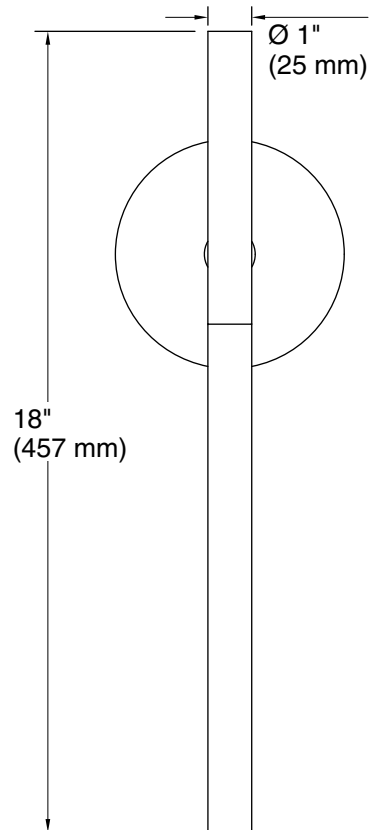

Required Electrical Service

One circuit required.

Lights: 120 V, 60 Hz

Technical Information

All product dimensions are nominal.

Material: Steel, Aluminum, Glass

Lighting Type: Integrated LED

Number of Shades: 2

Shade Type: Glass - frosted

Electrical component rating: LED: 60 Hz, 10 W, 500 Lumens, 3000K