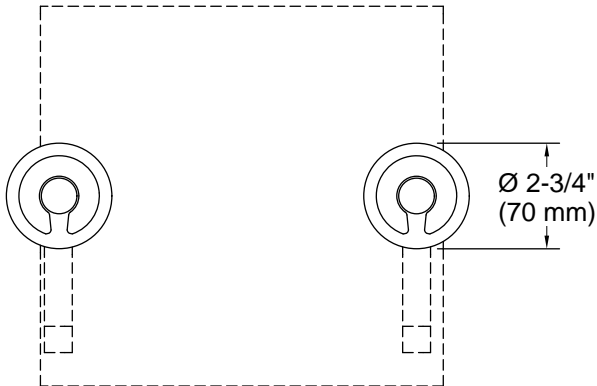

12-19-2024 21:02 - US/CA

THE BOLD LOOK
 OF **KOHLER®**

KOHLER Faucets

Wall-mount bathroom sink faucet Industrial handle trim

Components®

K-T77981-9

Technical Information

All product dimensions are nominal.