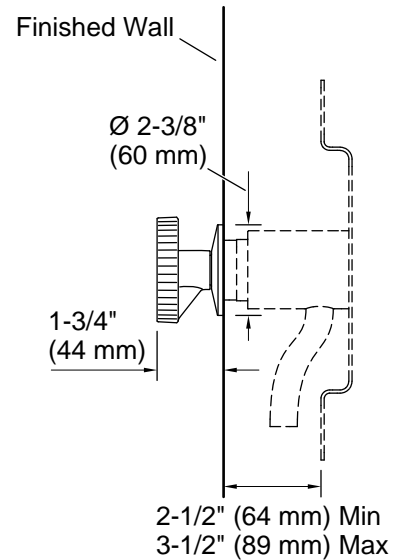

12-19-2024 21:02 - US/CA

THE BOLD LOOK
 OF **KOHLER®**

KOHLER Faucets

Wall-mount bathroom sink faucet Industrial handle trim

Components®

K-T77981-9

Technical Information

All product dimensions are nominal.

Drain included: No

Drain with overflow: No

Spout:

Handshower:

Rated maximum flow: 0 gal/min (0 l/min)

Notes

Install this product according to the installation instructions.