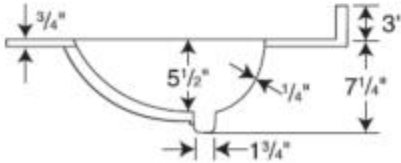

VC1B2261 Ellipse 22 x 61 Single Bowl Vanity Top

Model number:

VC02261.130

Dimensions: 22" x 61" x 7.25"

Installation:

Material: Swanstone®

Standard Features:

- Bowl size 16-3/4" x 13-1/2" x 5-1/2"
- Reinforced solid surface means color and texture run all the way through and cannot wear away.
- Easily accommodates all faucet styles.
- Coordinates with Swanstone® shower and bath systems.
- Sourced from global materials, Swan produces USA-made, high performing surfacing solutions for the bathroom.

Model number:

VC02261.130

Dimensions: 22" x 61" x 7.25"

Installation:

Material: Swanstone®

Model	A	B
VT1B2225	25"	12 1/2"
VT1B2231	31"	15 1/2"
VT1B2237	37"	18 1/2"
VT1B2243	43"	21 1/2"
VT1B2249	49"	24 1/2"
VT1B2255	55"	27 1/2"
VT1B2261	61"	30 1/2"

Dimensions

22 x 61 x 7 1/4 In.
(559 x 1549 x 184 mm)

Weight

59 lbs - 27 kg

○ Drill Points ● Pre-drilled

Capacity:
1 3/4 gallons
to overflow

Project:

Contractor: