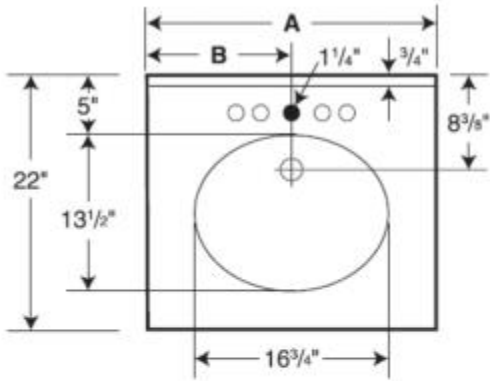

VC1B2261 Ellipse 22 x 61 Single Bowl Vanity Top

Model number:

VC02261.130

Dimensions: 22" x 61" x 7.25"

Installation:

Material: Swanstone®

Standard Features:

- Bowl size 16-3/4" x 13-1/2" x 5-1/2"
- Reinforced solid surface means color and texture run all the way through and cannot wear away.
- Easily accommodates all faucet styles.
- Coordinates with Swanstone® shower and bath systems.
- Sourced from global materials, Swan produces USA-made, high performing surfacing solutions for the bathroom.

Model number:

VC02261.130

Dimensions: 22" x 61" x 7.25"

Installation:

Material: Swanstone®

Model	A	B
VT1B2225	25"	12 1/2"
VT1B2231	31"	15 1/2"
VT1B2237	37"	18 1/2"
VT1B2243	43"	21 1/2"
VT1B2249	49"	24 1/2"
VT1B2255	55"	27 1/2"
VT1B2261	61"	30 1/2"

Dimensions

22 x 61 x 7 1/4 In.
(559 x 1549 x 184 mm)

Weight

59 lbs - 27 kg

○ Drill Points ● Pre-drilled

Capacity:
1 3/4 gallons
to overflow

Project:

Contractor: