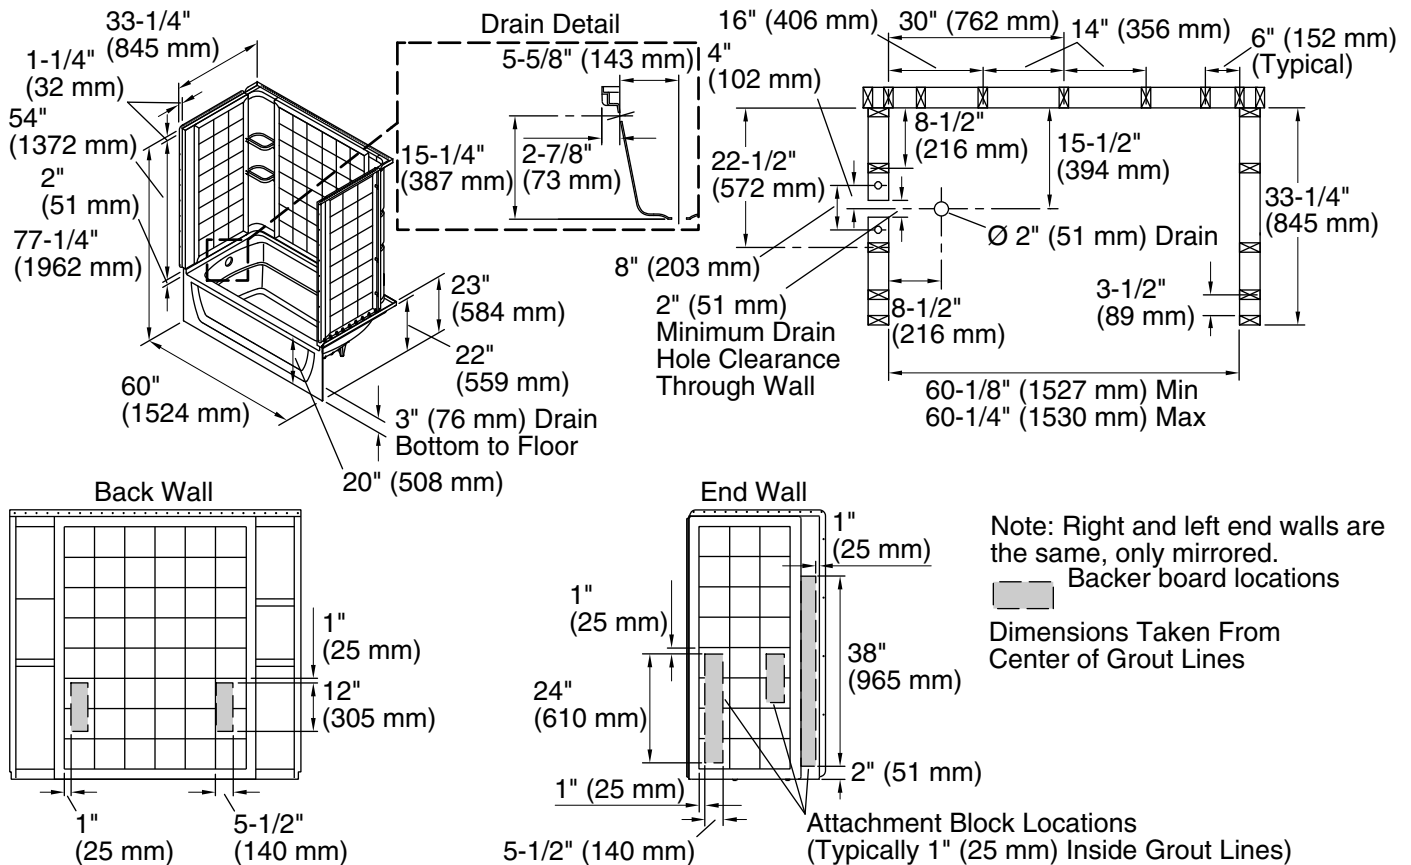

For the most current Specification Sheet, go to www.sterlingplumbing.com.

8-22-2020 12:51 - US

STERLING

A KOHLER COMPANY

Ensemble™

60" AFD tile bath/shower w/Aging in Place backerboards

71120118

Technical Information

All product dimensions are nominal.

Installation: Three-wall alcove

Drain location: Left

Basin area, bottom: 42" x 20" (1067 mm x 508 mm)

Basin area, top: 54" x 26" (1372 mm x 660 mm)

Water depth: 13" (330 mm)

Water capacity: 51 gal (193.1 L)

Minimum flat for door: 3" (76 mm)

Maximum door height: 55-1/2" (1410 mm)

Maximum door width: 57-11/16" (1465 mm)

Notes

Install this product according to the installation instructions.