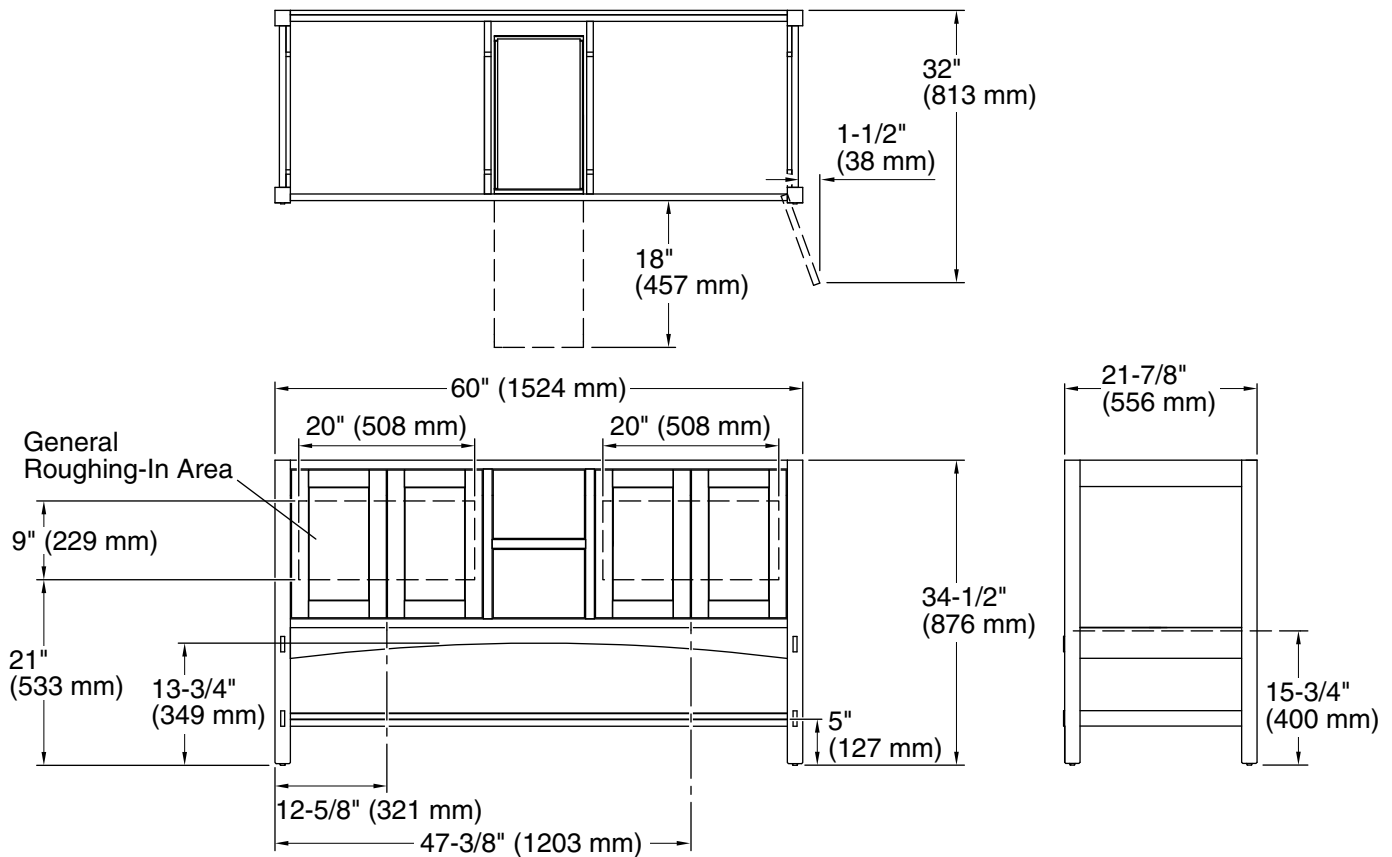

Technical Information

All product dimensions are nominal.

Vanity type: Standard

Notes

Install this product according to the installation guide.

Decorative cabinet hardware is not supplied. Refer to the KOHLER bath accessories line for recommended cabinet hardware to complement your vanity.

Select the type of fastener based upon the wall material. Two 250 lb (113.4 kg) minimum load bearing fasteners are recommended.