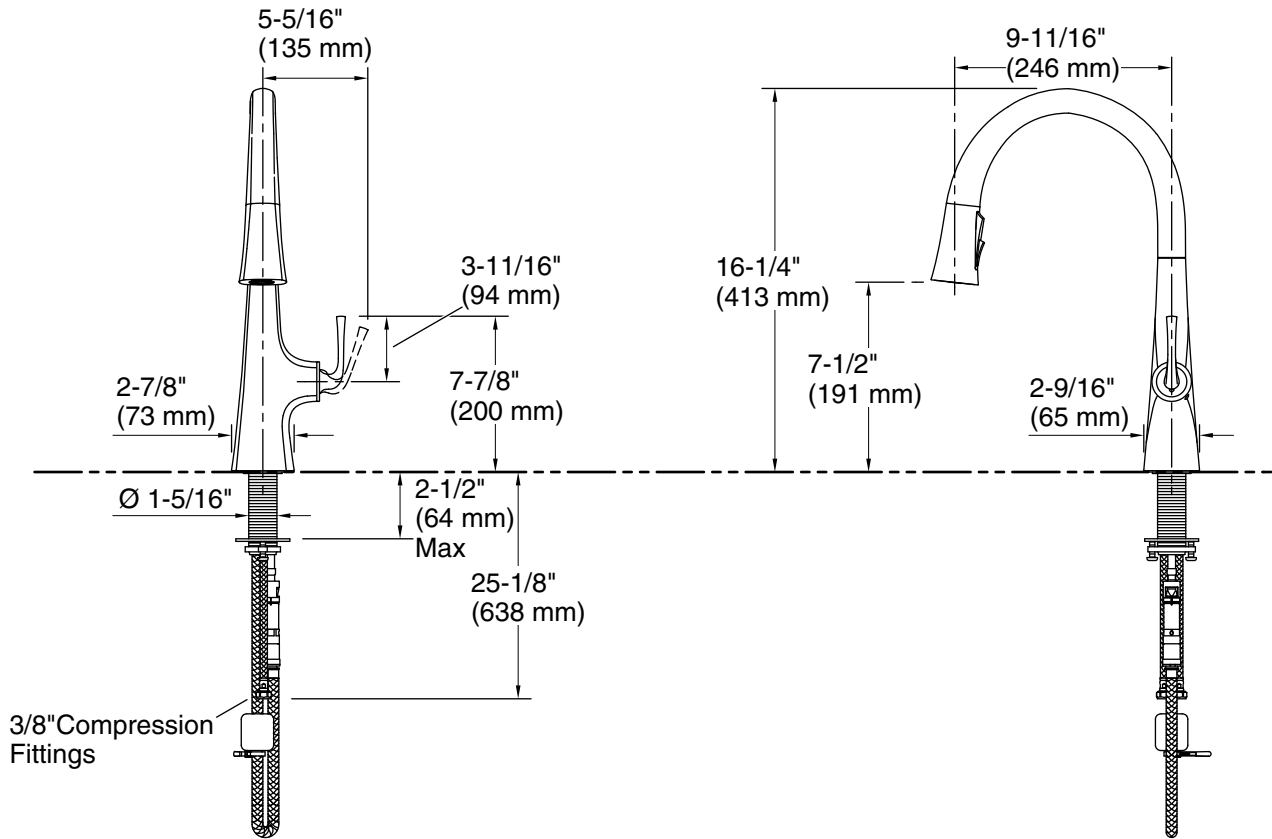

Features

- Three-function pull-down sprayhead with touch-control allows you to switch between stream, Sweep® spray and BerrySoft® spray
- Sweep® spray features specially angled nozzles that form a wide, powerful blade of water to sweep your dishes and sink clean
- Unique three-function sprayhead allows you to tackle tasks such as cleaning, rinsing and filling with Sweep® Spray, BerrySoft® spray, and aerated stream
- ProMotion® technology's light, quiet braided hose and swiveling ball joint make the pull-down sprayhead easier and more comfortable to use
- High-arch 270° rotating swing spout offers vertical clearance for tall cookware and pitchers
- 9-11/16" (246 mm) swing spout reach
- 1.5 gpm (5.7 lpm) maximum flow rate at 60 psi (4.14 bar)
- Single lever handle makes adjusting water temperature easy.
- Temperature memory allows faucet to be turned on and off at the temperature set during prior usage
- MasterClean™ sprayface features an easy-to-clean surface that withstands mineral buildup
- KOHLER ceramic disc valves exceed industry longevity standards for a lifetime of durable performance
- DockNetik® secure docking system locks sprayhead into place when not in use

Adapters, Rough-in and Extension Kits

1012715 Range: 2-1/2" (64 mm) - 4-5/8" (118 mm)

Optional Products/Accessories

K-22071 Three-hole kitchen faucet escutcheon

ADA CSA B651

Codes/Standards

ASME A112.18.1/CSA B125.1
 NSF/ANSI/CAN 61
 NSF/ANSI/CAN 372
 All applicable US Federal and State material regulations
 DOE - Energy Policy Act 1992
 California Energy Commission (CEC)
 ADA
 ICC/ANSI A117.1
 CSA B651

Technical Information

All product dimensions are nominal.

Drain included: No

Spout:

Spout reach: 9-11/16" (246 mm)

Notes

Install this product according to the installation instructions.

ADA complaint for faucet handles only.