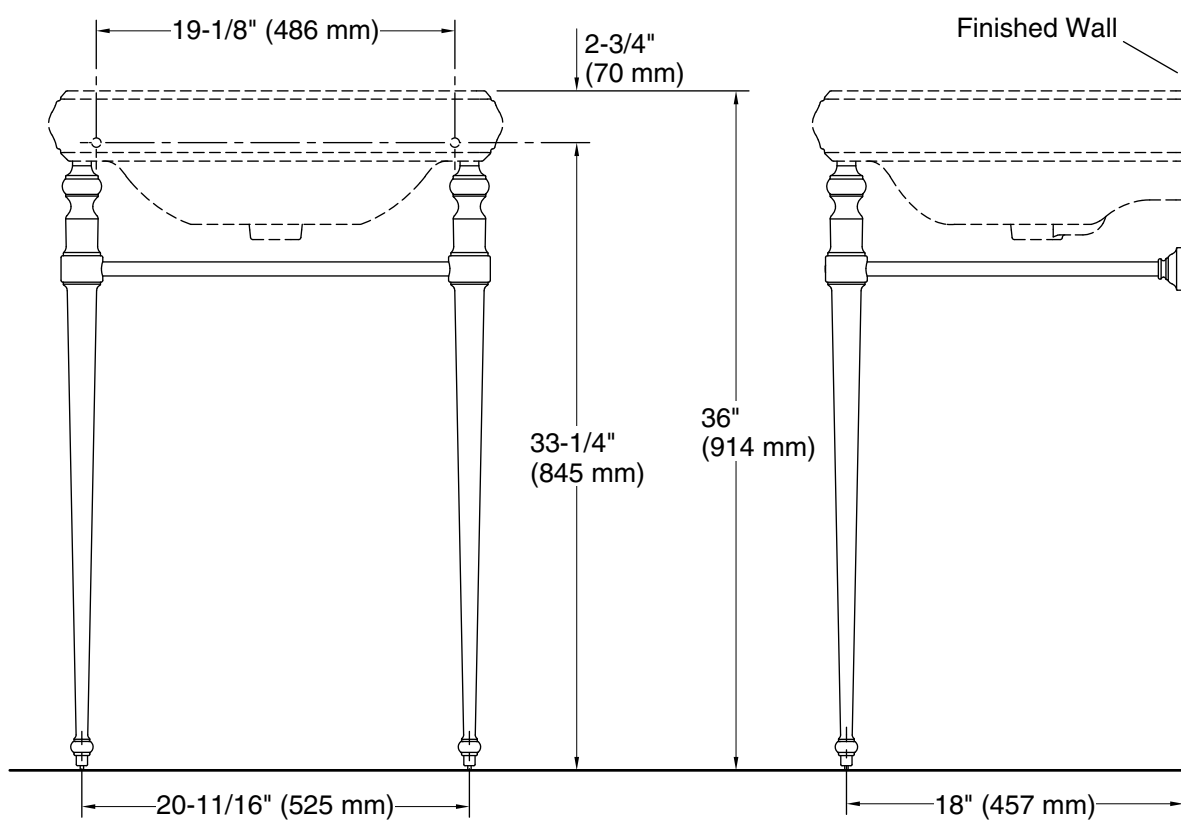

Memoirs® Classic

Console Table Legs

K-30009

Features

- Set of two legs.
- Combines with the K-2239 Memoirs® Classic 24" Bathroom Sink for a complete console table solution.
- Includes a towel rail.
- Integrated leveling feature.
- Coordinates with other products in the Memoirs collection.

Technical Information

All product dimensions are nominal.

Material: Brass

Notes

Install this product according to the installation instructions.