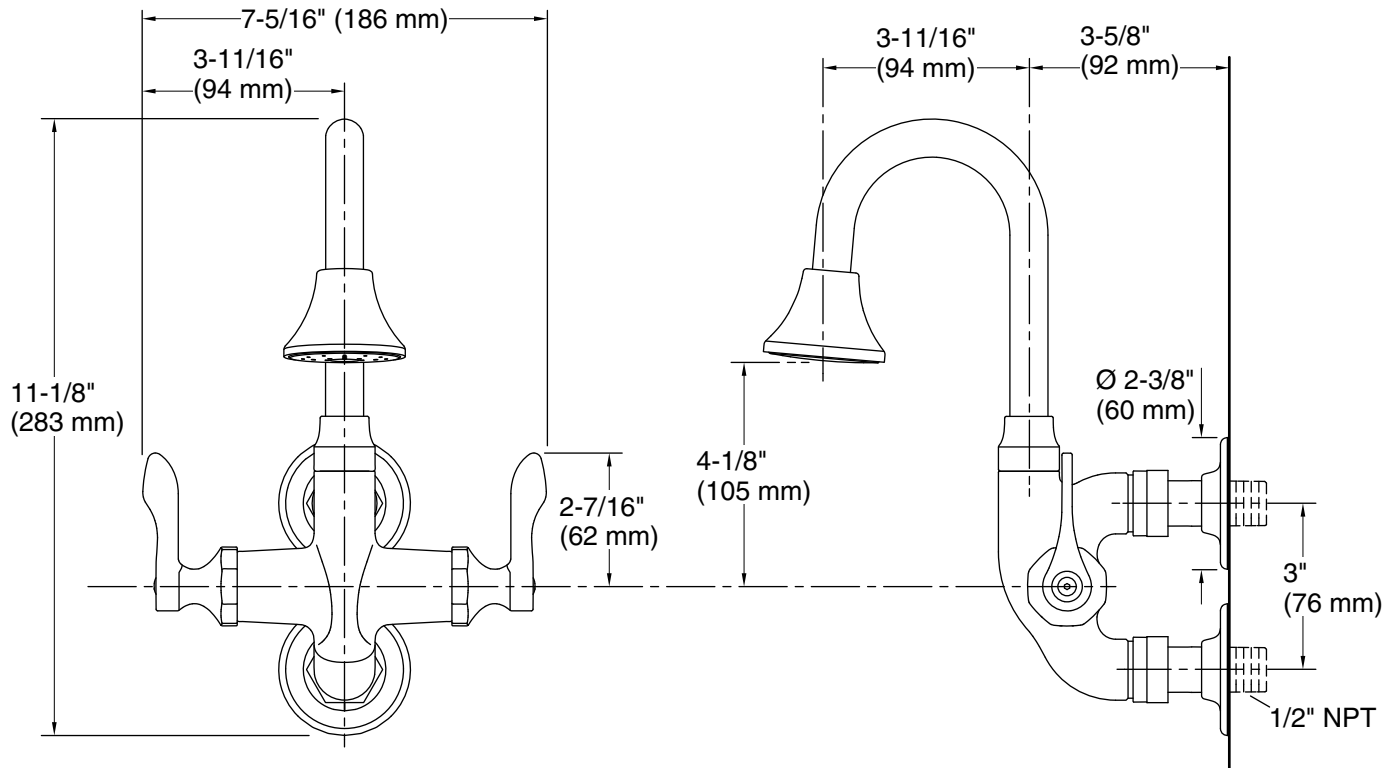

Features

- Two-handle gooseneck bathroom sink faucet.
- 3-11/16" (94 mm) gooseneck spout with rosespray.
- 7-5/16" (186 mm) wall-to-spout outlet.
- 1.2 gpm (4.5 lmin) maximum flow rate.
- Lever handles with red/blue indexing (ADA compliant with correct installation).
- Optional decorative handle covers.
- KOHLER ceramic disc valves exceed industry longevity standards two times for a lifetime of durable performance.
- Less drain.
- Adjustable flanges.
- External NPT connections.
- Low Lead-Safe Drinking Water Act (SDWA) compliant.

Material

- Brass construction.

Installation

- 3" vertical wall-mount installation.
- Pairs with the Brockway wall-mounted wash sink.

Recommended Products/Accessories

K-3200 Utility Sink
K-3202 Utility Sink
K-3203 Utility Sink
K-23723 Faucet cleaner

Technical Information

All product dimensions are nominal.

Faucet:

Flow rate: 1.2 gal/min (4.5 l/min)

Pressure: 60 psi (4.1 bar)

Spout:

Spout reach: 3-11/16" (93 mm)

Notes