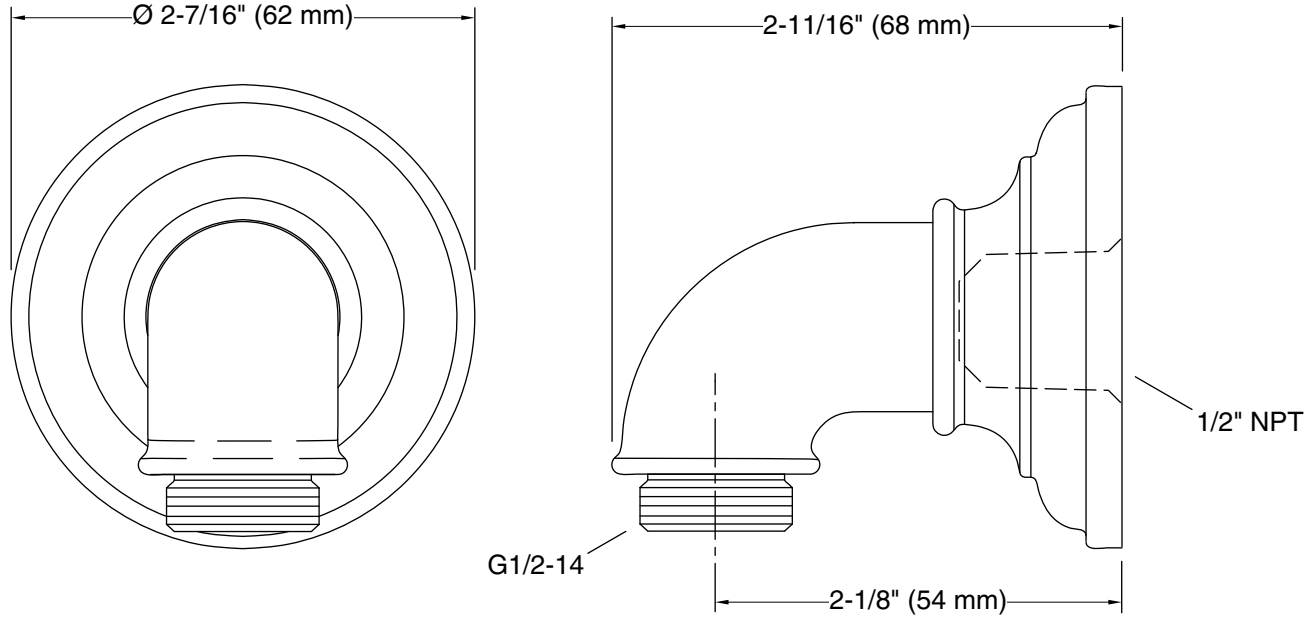

Features

- For use with a handshower and hose (sold separately).
- Includes check valve for backflow prevention.
- Coordinates with Artifacts faucets and accessories.

Material

- Metal construction.
- KOHLER finishes resist corrosion and tarnishing.

Technical Information

All product dimensions are nominal.

Notes

Install this product according to the installation instructions.