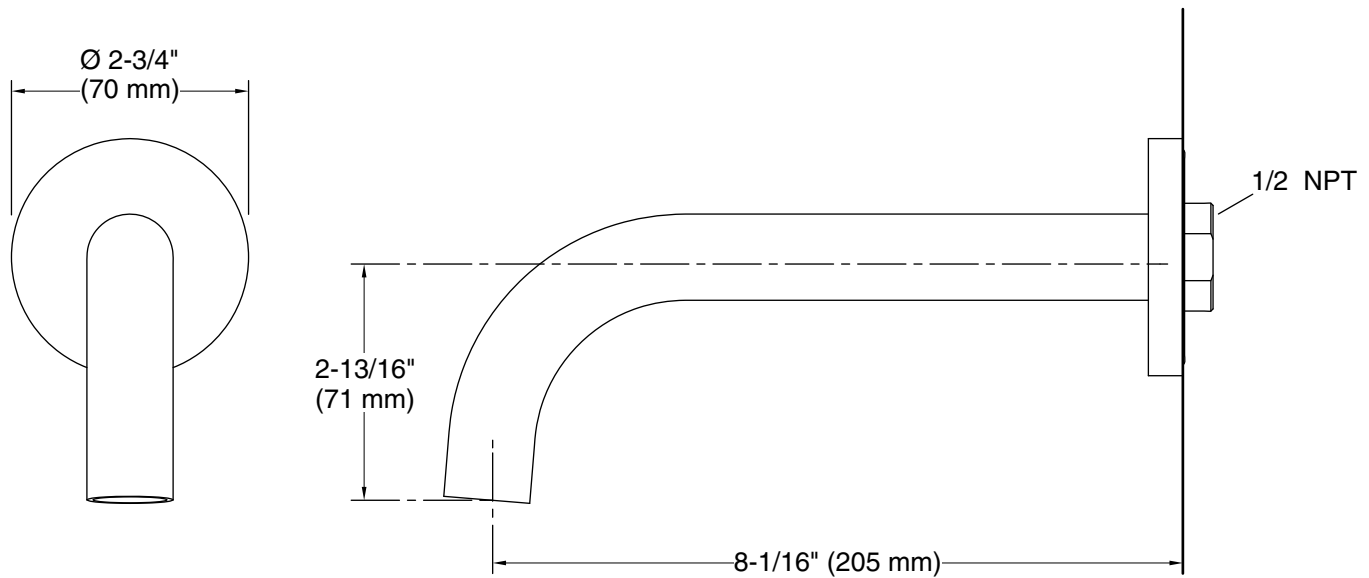

KALLISTA®

One™
Wall-mount bath spout
P21834-00

Technical Information

All product dimensions are nominal.

Faucet:

Flow rate: 2.2 gal/min (8.3 l/min)

Pressure: 60 psi (4.1 bar)

Drain included: No

Drain with
overflow: No

Spout:

Spout reach: $8\text{-}1/16''$ (205 mm)

1-888-4-KALLISTA (1-888-452-5547)

Kallista reserves the right to make revisions without notice to product specifications.

For the most current Specification Sheet, go to www.kallista.com.