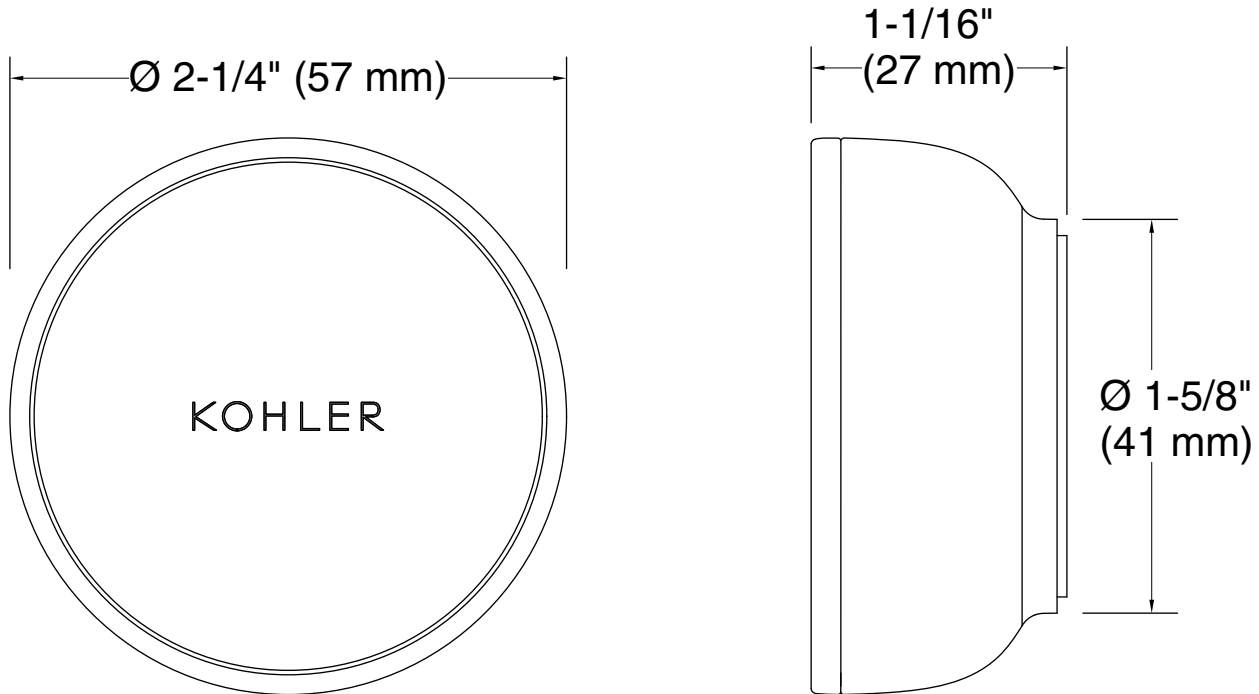

**Technical Information**

All product dimensions are nominal.

Power source: Battery - DC, included

Drain included: No

Bluetooth® range: 33 ft (10.1 m)

Bluetooth® version: 5