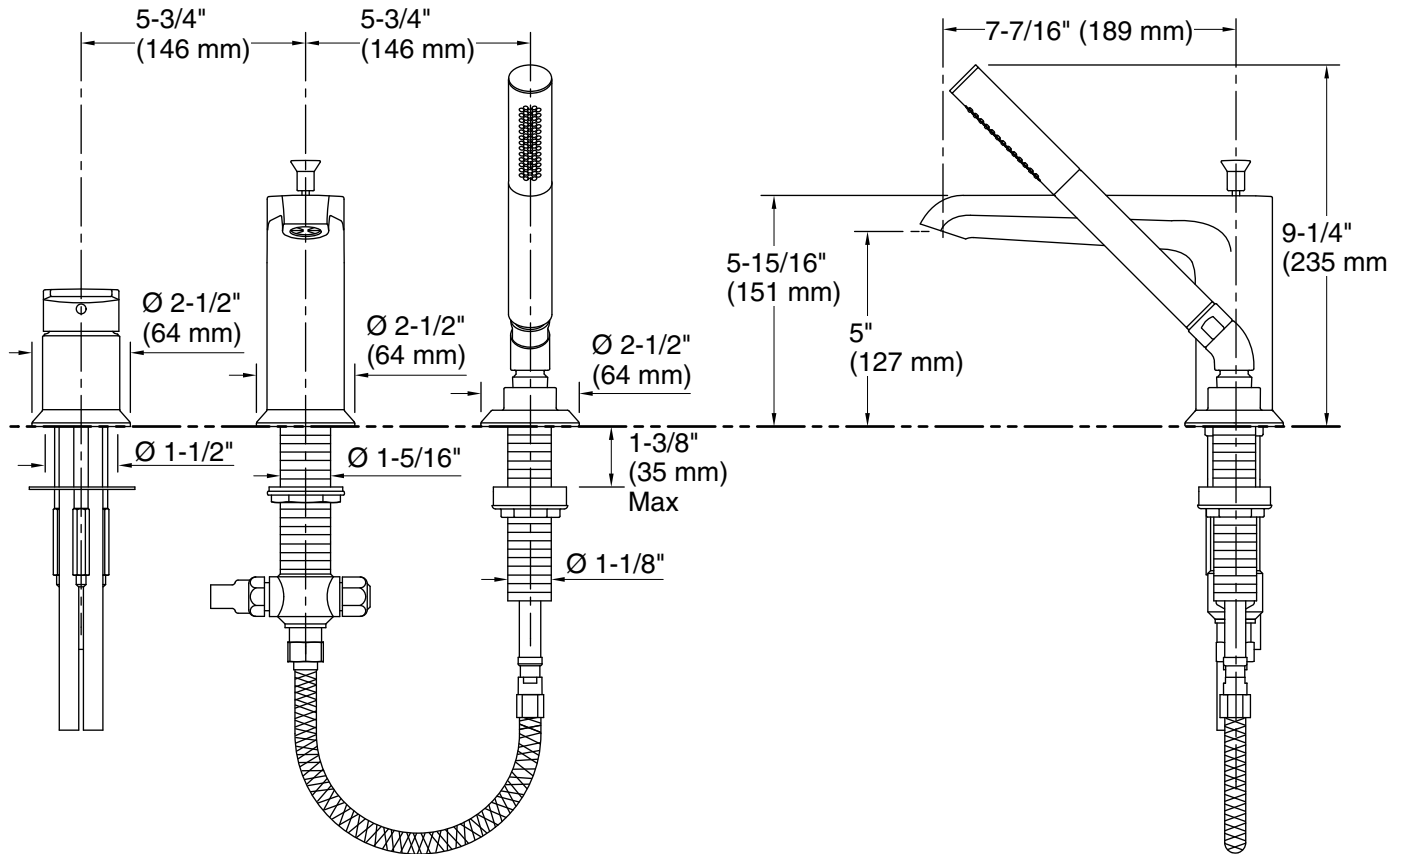

### Installation

- Deck- or bath-mount.
- Coordinates with Pitch® bath and shower trim.

### Included Components

Additional Components:

- 60" metal hose
- Handshower

### Technical Information

All product dimensions are nominal.

#### Spout:

Spout reach: 7-7/16" (189 mm)