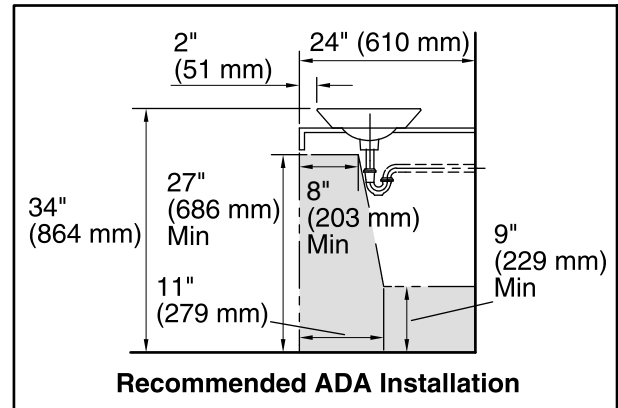

Mille Fleurs™ Conical Bell®
Above-counter/Wall-mount Bathroom Sink
K-14223-T9

Technical Information

All product dimensions are nominal.

- Bowl configuration: Single
- Installation: Vessel, Wall-mount
- Bowl area (Only): Diameter: 15-7/8" (403 mm)
  Water depth: 4-1/4" (108 mm)
- Drain hole: 1-3/4" (44 mm)
- Template: 1002980-7, required, included

Notes

Install this product according to the installation instructions.

*Spout must be 5" (127 mm) long (min) for adequate clearance into the bathroom sink when installed with centerline as shown.

NOTICE: Countertop manufacturer or cutter must use the cut-out template provided with the product, or a current one provided by Kohler Co. (call 1-800-4-KOHLER). Kohler Co. is not responsible for cut-out errors when the incorrect cut-out template is used.

ADA, CSA B651 compliant when installed to the specific requirements of these regulations.