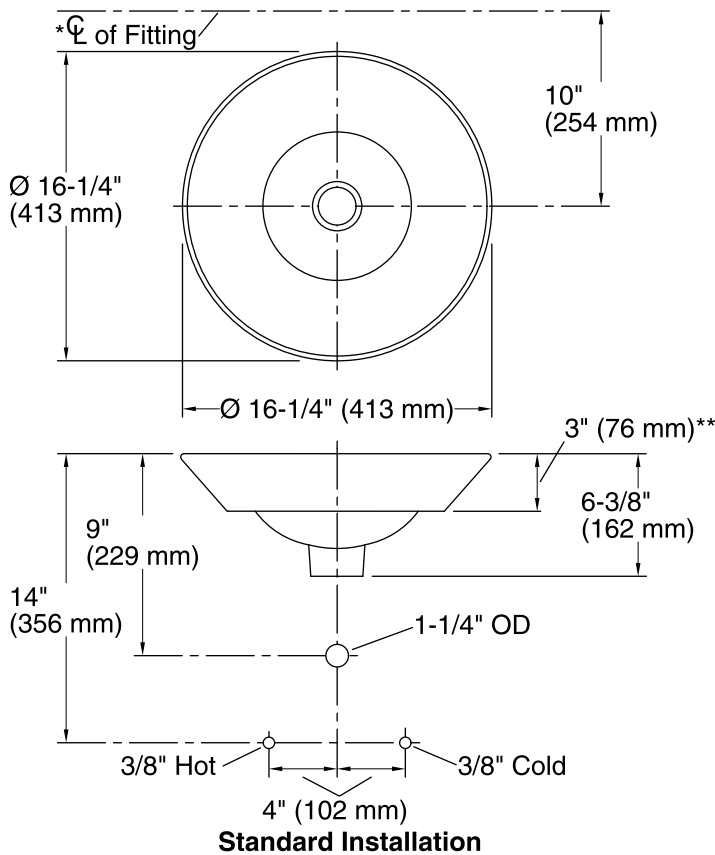

Mille Fleurs™ Conical Bell®
Above-counter/Wall-mount Bathroom Sink
K-14223-T9

Technical Information

All product dimensions are nominal.

- Bowl configuration: Single
- Installation: Vessel, Wall-mount
- Bowl area (Only): Diameter: 15-7/8" (403 mm)
  Water depth: 4-1/4" (108 mm)
- Drain hole: 1-3/4" (44 mm)
- Template: 1002980-7, required, included

Notes

Install this product according to the installation instructions.

*Spout must be 5" (127 mm) long (min) for adequate clearance into the bathroom sink when installed with centerline as shown.

NOTICE: Countertop manufacturer or cutter must use the cut-out template provided with the product, or a current one provided by Kohler Co. (call 1-800-4-KOHLER). Kohler Co. is not responsible for cut-out errors when the incorrect cut-out template is used.

ADA, CSA B651 compliant when installed to the specific requirements of these regulations.